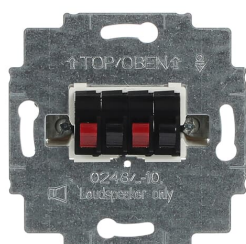

PRODUCT-DETAILS

0248/05-101

0248/05-101 Connection box Loudspeaker 2 gang(s) anthracite

General Information

Extended Product Type	0248/05-101
Product ID	2CKA000230A0404
EAN	4011395136805
Catalog Description	0248/05-101 Connection box Loudspeaker 2 gang(s) anthracite
Long Description	With screwless terminals (with screw-type terminals on the back). With 4 terminals. Cable cross-section max. 10 mm ² . Polarity is indicated by color. With claw.

Technical

Application	Loudspeaker
Number of Gangs	1
Mounting Type	Flush Mounted
Type of Fastening	Mounting with Claw Mounting with Screw
Type of Indicator	Without indication field
Outlet Orientation	Straight
Surface Finishing	Surface protection: Untreated Surface finishing: Matt
Material	Thermoplastic
RAL Number	RAL 9005 - Jet Black
Color	anthracite
Number of Batteries	0
Application Function	Data Communication / Multimedia

Environmental

Degree of Protection	IP20
RoHS Status	Following EU Directive 2011/65/EU and Amendment 2015/863 July 22, 2019
RoHS Information	2CKA200000E0025
REACH Declaration	2CKA309999E9999

Dimensions

Product Net Width	71 mm
Product Net Height	32 mm
Product Net Depth / Length	71 mm
Product Net Weight	66 g
Built-In Depth (t ₂)	32 mm