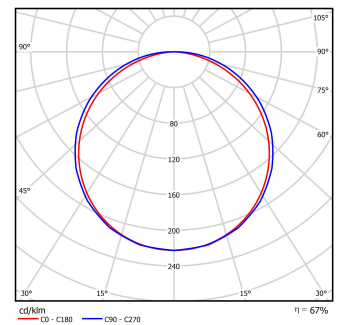

Photometry

Photometry

**LOTOS ELEGANCE ROUND PC LED COMPACT V2
1200 E IP54 840**

DESCRIPTION

Decorative round plafond from the TROLL family LOTOS. luminaire to be used as general lighting of passing areas, entrances, staircases or similar areas. Luminaire designed for wall or ceiling surface installation. Body made of polycarbonate with finish in White. Luminaire has a degree of isolation vs. environment of IP54. Luminaire adds in a PC opal diffuser with a beam angle of 125°. Luminaire adds in a 12 W LED source with colour temperature of 4000K, Colour reproduction higher than 80% and a chromatic dispersion lower than 6 SMDC. Fixture has an output flux of 933 Lm, with an efficiency of 72 Lm/W and a total consumption of 13 W. The average life for the luminaire is (h) 30000 [L70/B10]. Luminaire built-in an Electronic Control Gear fed at 220-240V; 50/60 Hz.

Item code	19.3209.0020.34
Product type	Indoor Lighting
Category	Surface & Suspended Luminaires
Family	Lotos
Subfamily	Lotos
Materials	Body made of polycarbonate with finish in White.
Optical system	Luminaire adds in a PC opal diffuser with a beam angle of 125°. 125°.
Installation instructions	Luminaire designed for wall or ceiling surface installation.