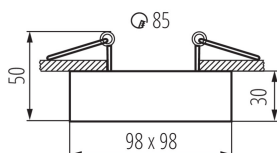

Ring for spotlight fittings

5905339287809

MO
DE
RN
design

The Mini version of the Kanlux GORD fixtures. A perfect alternative for people who want to use surface-mounted fixtures in a suspended ceiling, because the manner of installation is the same as for recessed-eyelet fixtures. An additional advantage is the angular adjustment of the MINI BORD fixtures within the range of 30°.

GENERAL DATA:

Colour: white

Necessity of using self-shielding lamps: yes

Place of assembly: Recessed mount in the ceiling

Place of application: Indoors

Minimum distance from the illuminated object: 0,5m

Decorative ring without a ceramic frame: yes

The product is not suitable to be covered with a heat-insulating material: yes

Length [mm]: 98

Width [mm]: 98

Height [mm]: 50

Assembly hole [mm]: Ø85

TECHNICAL DATA:

Rated voltage [V]: 12 AC; 12 DC; 220-240 AC