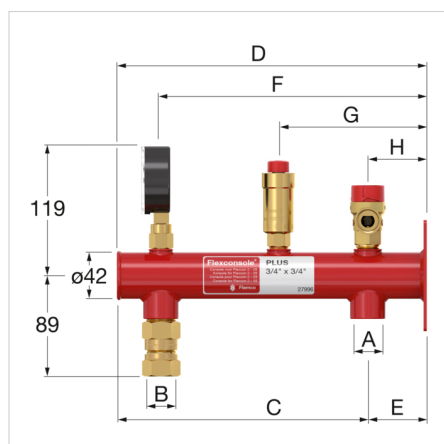

Flexconi paisupaagi (2 - 25 l) paigaldamiseks seinale.

Eelised

Flexconsole, Flexcon sulgklapiga manomeeter, Flexvent sulgklapiga ujuventiil, 3,0 bar kaitseklapp ning Flexfast sulgklapp.

Kirjeldus	Flexconsole Plus 3/4 exp.vessel 8-25L	
Tellimuse kood	27996	
EAN number	08712874279964	
Mudel	<u>Flexconsole Plus</u>	
Ühendus	A	Rp $\frac{3}{4}$ "
	B	Rp $\frac{3}{4}$ "
		234
		275
		41
		236
		130
	H [mm]	50

Klassifikatsioon üldandmed

Etim grupp	Pressure increase/decrease
Etim klass	Paisupaagi konsool
Toote nimi	Flexconsole Plus 3/4 exp.vessel 8-25L
Kaubamärk	FLAMCO
Toote tüüp	Vessel Mounting
Artikelnummer	27996
EAN number	08712874279964

Klassifikatsiooni omadused

Tank size	2 - 25 l
With automatic de-aerator	Yes
With pressure gauge	Yes
With pressure relief valve	Yes
Built-in pressure relief valve	No
With rapid coupling	Yes
Thread connection central heating	Internal thread cylindrical BSPP-G (ISO 228-1)
Thread connection, tank	Internal thread cylindrical BSPP-G (ISO 228-1)
Size of central heating thread connection	3/4 inch
Size of tank thread connection	3/4 inch
Length of support arm	275 Millimetre
Centre distance, connections 1 and 2	195 Millimetre