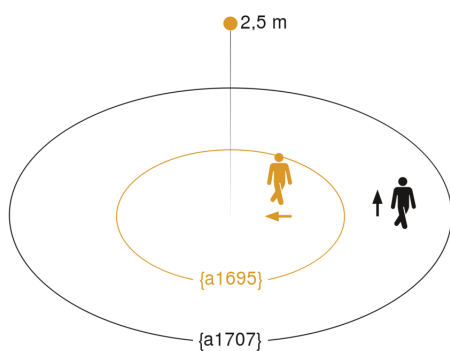

EAN 4007841 034733

Detection Zone