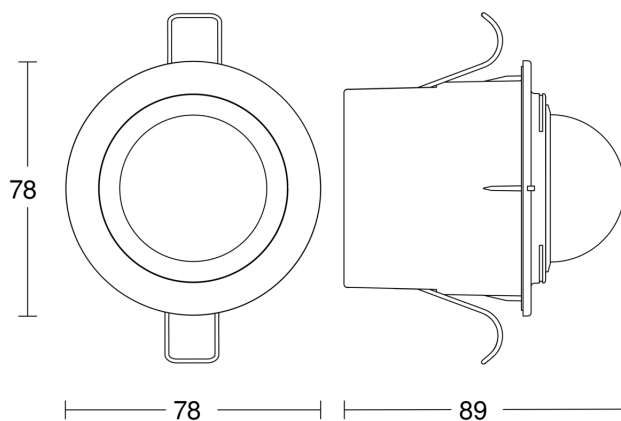

## Technical specifications

Type	Motion detectors
Dimensions (Ø x H)	78 x 89 mm
Mains power supply	220 – 240 V / 50 – 60 Hz
Sensor Technology	passive infrared
Application, place	Outdoors, Indoors
Installation site	ceiling
Installation	Installation
Mounting height	2,2 – 4 m
Reach, radial	Ø 4 m (13 m <sup>2</sup> )
Reach, tangential	Ø 8 m (50 m <sup>2</sup> )
Detection angle	360 °
Angle of aperture	180 °
Optimum mounting height	2,5 m
Mechanical scalability	No
Sneak-by guard	Yes
Capability of masking out individual segments	Yes
Electronic scalability	No
Twilight setting TEACH	No
Twilight setting	2 – 2000 lx
Time setting	8 s – 35 Min.
Output	1000 W
Switching output 1, number of LEDs / fluorescent lamps	6 pcs.

## Detection Zone

Mögliche Montagehöhe: 2,20 m – 4,00 m

Orange: radial

Schwarz: tangential

## Dimension Drawing