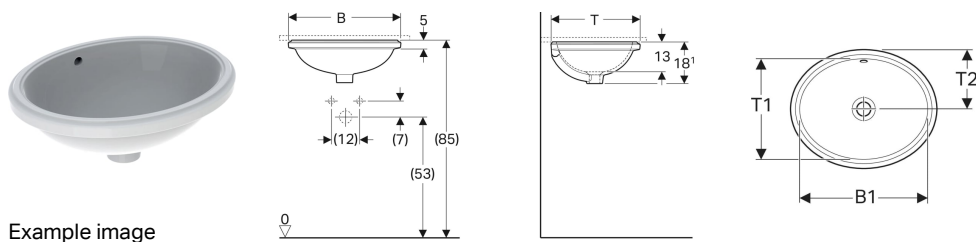

Geberit VariForm under-countertop washbasin, oval

Example image

Application purposes

- For mounting on washtops from below

Characteristics

- Oval

Scope of delivery

- Fastening material

- Easy to mount thanks to provided cut-out template

Technical data

Product material | Vitreous china

- Template

Art. no.	Colour / surface	Tap hole	Overflow	B	B1	H	T	T1	T2	
500.748.01.2	white	without	visible	48 cm	42 cm	18.1 cm	42 cm	33 cm	19.5 cm	New
500.750.01.2	white	without	without	48 cm	42 cm	18.1 cm	42 cm	33 cm	19.5 cm	New
500.752.01.2	white	without	visible	56 cm	50 cm	18.1 cm	46 cm	40 cm	23 cm	New
500.754.01.2	white	without	without	56 cm	50 cm	18.1 cm	46 cm	40 cm	23 cm	New