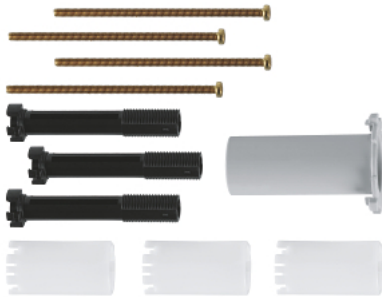

## 14 048 000 UNIVERSAL EXTENSION SET SINGLE-LEVER MIXERS, 25 MM

### PRODUCT DESCRIPTION

- 25 mm
- fits Grohtherm SmartControl and SmartControl Mixer sets for final installation with up to three functions in combination with GROHE Rapido SmartBox