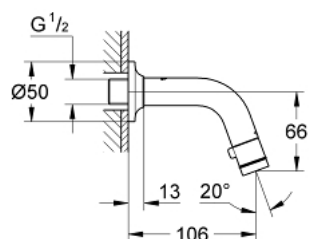

## 20 205 000 UNIVERSAL UNIVERSAL WALL-MOUNTED TAP 1/2"

### PRODUCT DESCRIPTION

- flow rate: 6 l/min at 3 bar flow pressure
- flow-stop mousseur
- ceramic disk headpart
- connection thread 1/2"
- **GROHE StarLight** chrome finish
- projection 106 mm

### SPARE PARTS

1: Handle (Order-nr. 48041000)

1.1: Mousseur (Order-nr. 13998000)

2: Headpart (Order-nr. 48042000)