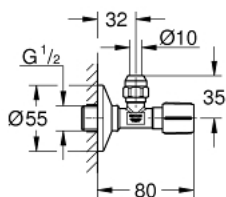

## 22 037 AL0 ANGLE VALVE 1/2"

### TOOTE KIRJELDUS

- Värvus: brushed hard graphite
- pre-roughened connection thread for easy sealing
- wall connection 1/2"
- outlet 3/8"
- with length compensation
- with compression nut Ø 10 mm
- water protected spindle shutoff, brass, with grease chamber and double o-ring sealing
- long connecting shaft
- ergonomic metal handle
- marking: neutral
- metal push-on escutcheon Ø 55 mm
- GROHE Long-Life finish