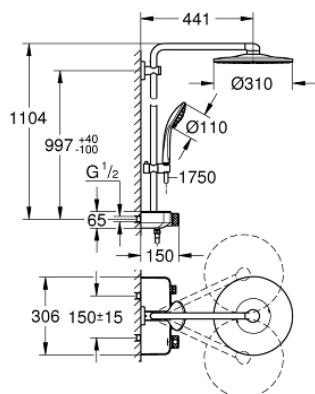

## 22 120 KF0 EUPHORIA SMARTCONTROL SYSTEM 310 DUO SHOWER SYSTEM WITH THERMOSTAT FOR WALL MOUNTING

### TOOTE KIRJELDUS

- Värvus: phantom black
- consisting of:
  - horizontal 450 mm shower arm
  - upper bracket adjustable for minimal adaption to existing drilling holes
  - exposed SmartControl thermostat
- allows change between:
  - head shower Rainshower SmartActive 310
  - 2 spray patterns:
    - GROHE PureRain, ActiveRain
  - hand shower Euphoria 110 Massage, spray plate phantom black
  - 3 spray patterns:
    - Rain, SmartRain, Massage
- adjustable in height with gliding element
- Silverflex shower hose 1750 mm (28 388)
- GROHE DreamSpray perfect spray pattern
- GROHE Long-Life finish
- GROHE CoolTouch no risk of scalding
- GROHE TurboStat compact cartridge with wax thermoelement
- GROHE ProGrip with knurl structure
- GROHE Water Saving - Less water, perfect flow
- - GROHE SafeStop at 38°C
- GROHE SafeStop Plus optional temperature limiter at 43°C included
- GROHE SmartControl push for ON-OFF, turn for volume adjustment from GROHE Water Saving to full flow
- integrated GROHE EasyReach shower tray
- SpeedClean anti-lime system
- Inner WaterGuide for a longer life
- TwistStop to prevent hose from twisting
- suitable for instantaneous heaters from 18 kW/h
- minimum flow rate 7 l/min.