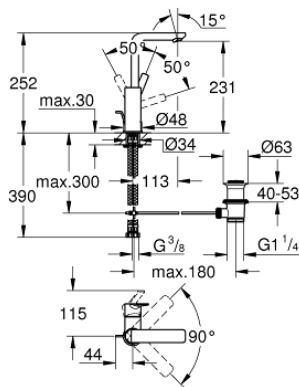

23 296 001 **LINEARE SINGLE-LEVER BASIN MIXER 1/2"**  
**L-SIZE**

**PRODUCT DESCRIPTION**

- single hole installation
- metal lever
- **GROHE SilkMove** 28 mm ceramic cartridge
- with temperature limiter
- **GROHE StarLight** chrome finish
- **GROHE EcoJoy** SpeedClean mousseur 5.7 l/min
- **GROHE QuickFix Plus** installation system
- swivel spout with mousseur and stop limiter
- pop-up waste set 1 1/4"
- flexible connection hoses
- min. recommended pressure 1.0 bar

23 296 001 **LINEARE SINGLE-LEVER BASIN MIXER 1/2"**  
**L-SIZE**

## 23 296 001 LINEARE SINGLE-LEVER BASIN MIXER 1/2" L-SIZE

### SPARE PARTS

- 1: Lever (Order-nr. 46984000)
- 2: Cap (Order-nr. 46581000)
- 3: Fitting ring (Order-nr. 07419000)
- 4: Cartridge (Order-nr. 46580000)
- 5: Mousseur (Order-nr. 48159000)
- 6: Pop-up rod (Order-nr. 46739000)
- 7: Shank mounting kit (Order-nr. 46645000)
- 8: Waste set 1 1/4" (Order-nr. 28910000)
- 8.1: Plug for waste set 1 1/4" (Order-nr. 07182000)
- 8.2: Eccentric rod (Order-nr. 07052000)
- 9: Mounting wrench (Order-nr. 19017000)\*
- 10: Ball rod (Order-nr. 07341000)\*