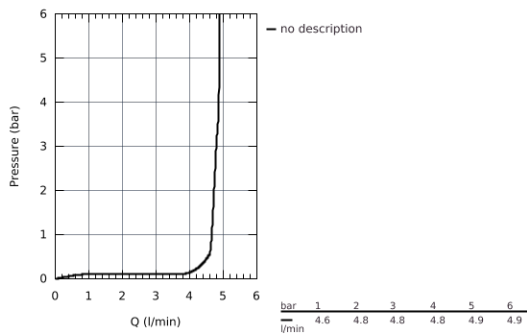

23 296 001 **LINEARE SINGLE-LEVER BASIN MIXER 1/2"**  
**L-SIZE**

**PRODUCT DESCRIPTION**

- single hole installation
- metal lever
- **GROHE SilkMove** 28 mm ceramic cartridge
- with temperature limiter
- **GROHE StarLight** chrome finish
- **GROHE EcoJoy** SpeedClean mousseur 5.7 l/min
- **GROHE QuickFix Plus** installation system
- swivel spout with mousseur and stop limiter
- pop-up waste set 1 1/4"
- flexible connection hoses
- min. recommended pressure 1.0 bar

23 296 001 **LINEARE SINGLE-LEVER BASIN MIXER 1/2"**  
**L-SIZE**

## 23 296 001 LINEARE SINGLE-LEVER BASIN MIXER 1/2" L-SIZE