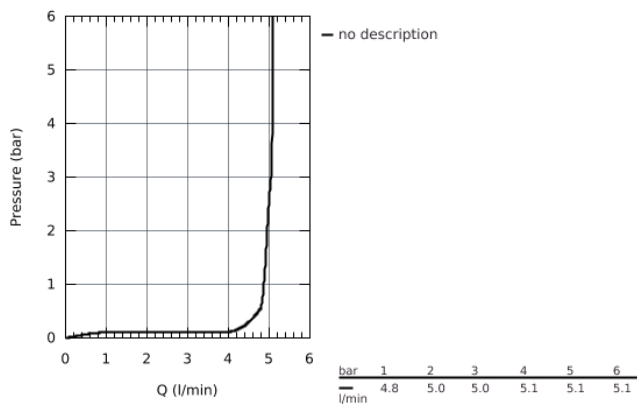

23 296 001 **LINEARE SINGLE-LEVER BASIN MIXER 1/2"**  
**L-SIZE**

**PRODUCT DESCRIPTION**

- single hole installation
- metal lever
- **GROHE SilkMove** 28 mm ceramic cartridge
- with temperature limiter
- **GROHE StarLight** chrome finish
- **GROHE EcoJoy** SpeedClean mousseur 5.7 l/min
- **GROHE QuickFix Plus** installation system
- swivel spout with mousseur and stop limiter
- pop-up waste set 1 1/4"
- flexible connection hoses
- min. recommended pressure 1.0 bar

23 296 001 **LINEARE SINGLE-LEVER BASIN MIXER 1/2"**  
**L-SIZE**

## 23 296 001 LINEARE SINGLE-LEVER BASIN MIXER 1/2" L-SIZE