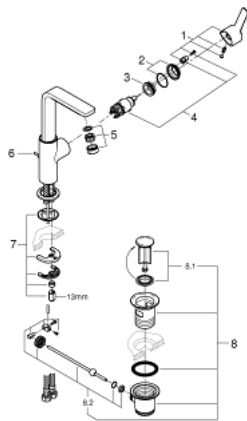

23 296 001 **LINEARE SINGLE-LEVER BASIN MIXER 1/2"**  
**L-SIZE**

**PRODUCT DESCRIPTION**

- single hole installation
- metal lever
- **GROHE SilkMove** 28 mm ceramic cartridge
- with temperature limiter
- **GROHE StarLight** chrome finish
- **GROHE EcoJoy** SpeedClean mousseur 5.7 l/min
- **GROHE QuickFix Plus** installation system
- swivel spout with mousseur and stop limiter
- pop-up waste set 1 1/4"
- flexible connection hoses
- min. recommended pressure 1.0 bar

23 296 001 **LINEARE SINGLE-LEVER BASIN MIXER 1/2"**  
**L-SIZE**

## 23 296 001 LINEARE SINGLE-LEVER BASIN MIXER 1/2" L-SIZE

### SPARE PARTS

- 1: Lever (Order-nr. 46984000)
- 2: Cap (Order-nr. 46581000)
- 3: Fitting ring (Order-nr. 07419000)
- 4: Cartridge (Order-nr. 46580000)
- 5: Mousseur (Order-nr. 48159000)
- 6: Pop-up rod (Order-nr. 46739000)
- 7: Shank mounting kit (Order-nr. 46645000)
- 8: Waste set 1 1/4" (Order-nr. 28910000)
- 8.1: Plug for waste set 1 1/4" (Order-nr. 07182000)
- 8.2: Eccentric rod (Order-nr. 07052000)
- 9: Mounting wrench (Order-nr. 19017000)\*
- 10: Ball rod (Order-nr. 07341000)\*