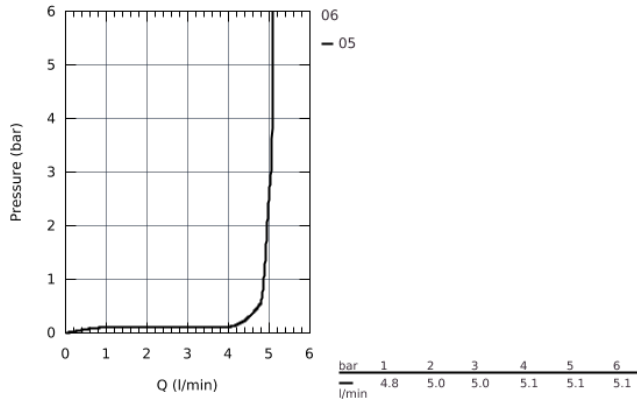

23 296 001 **LINEARE SINGLE-LEVER BASIN MIXER 1/2"**  
**L-SIZE**

**PRODUCT DESCRIPTION**

- single hole installation
- metal lever
- **GROHE SilkMove** 28 mm ceramic cartridge
- with temperature limiter
- **GROHE StarLight** chrome finish
- **GROHE EcoJoy** SpeedClean mousseur 5.7 l/min
- **GROHE QuickFix Plus** installation system
- swivel spout with mousseur and stop limiter
- pop-up waste set 1 1/4"
- flexible connection hoses
- min. recommended pressure 1.0 bar

23 296 001 **LINEARE SINGLE-LEVER BASIN MIXER 1/2"**  
**L-SIZE**

## 23 296 001 LINEARE SINGLE-LEVER BASIN MIXER 1/2" L-SIZE