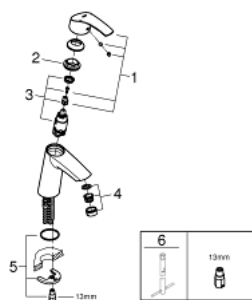

23 324 001 **EUROSMART SINGLE-LEVER BASIN MIXER 1/2"**
M-SIZE

PRODUCT DESCRIPTION

- single hole installation
- metal lever
- **GROHE SilkMove** 28 mm ceramic cartridge
- with temperature limiter
- **GROHE StarLight** chrome finish
- **GROHE EcoJoy** mousseur 5.7 l/min
- **GROHE QuickFix** rapid installation system
- smooth body
- flexible connection hoses

23 324 001 **EUROSMART SINGLE-LEVER BASIN MIXER 1/2"**
M-SIZE

SPARE PARTS

- 1: Lever (Order-nr. 46859000)
 - 2: Fitting ring (Order-nr. 46715000)
 - 3: Cartridge (Order-nr. 46580000)
 - 4: Mousseur (Order-nr. 48159000)
 - 5: Shank fastening assembly (Order-nr. 46249000)
 - 6: Mounting wrench (Order-nr. 19017000)*
- * Optional accessories