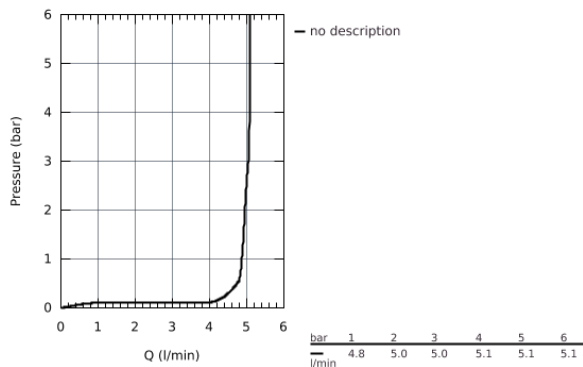

23 324 001 **EUROSMART SINGLE-LEVER BASIN MIXER 1/2"**
M-SIZE

PRODUCT DESCRIPTION

- single hole installation
- metal lever
- **GROHE SilkMove** 28 mm ceramic cartridge
- with temperature limiter
- **GROHE StarLight** chrome finish
- **GROHE EcoJoy** mousseur 5.7 l/min
- **GROHE QuickFix** rapid installation system
- smooth body
- flexible connection hoses

23 324 001 **EUROSMART SINGLE-LEVER BASIN MIXER 1/2"**
M-SIZE

SPARE PARTS

- 1: Lever (Order-nr. 46859000)
 - 2: Fitting ring (Order-nr. 46715000)
 - 3: Cartridge (Order-nr. 46580000)
 - 4: Mousseur (Order-nr. 48159000)
 - 5: Shank fastening assembly (Order-nr. 46249000)
 - 6: Mounting wrench (Order-nr. 19017000)*
- * Optional accessories