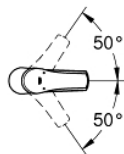

23 324 001 **EUROSMART SINGLE-LEVER BASIN MIXER 1/2"**
M-SIZE

PRODUCT DESCRIPTION

- single hole installation
- metal lever
- **GROHE SilkMove** 28 mm ceramic cartridge
- with temperature limiter
- **GROHE StarLight** chrome finish
- **GROHE EcoJoy** mousseur 5.7 l/min
- **GROHE QuickFix** rapid installation system
- smooth body
- flexible connection hoses

23 324 001 **EUROSMART SINGLE-LEVER BASIN MIXER 1/2"**
M-SIZE

SPARE PARTS

- 1: Lever (Order-nr. 46859000)
 - 2: Fitting ring (Order-nr. 46715000)
 - 3: Cartridge (Order-nr. 46580000)
 - 4: Mousseur (Order-nr. 48159000)
 - 5: Shank fastening assembly (Order-nr. 46249000)
 - 6: Mounting wrench (Order-nr. 19017000)*
- * Optional accessories