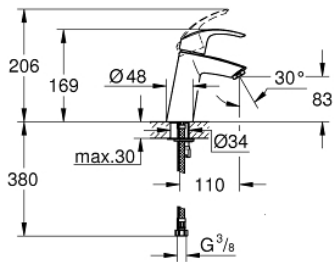

23 324 001 **EUROSMART SINGLE-LEVER BASIN MIXER 1/2"**
M-SIZE

PRODUCT DESCRIPTION

- single hole installation
- metal lever
- **GROHE SilkMove** 28 mm ceramic cartridge
- with temperature limiter
- **GROHE StarLight** chrome finish
- **GROHE EcoJoy** mousseur 5.7 l/min
- **GROHE QuickFix** rapid installation system
- smooth body
- flexible connection hoses

23 324 001 **EUROSMART SINGLE-LEVER BASIN MIXER 1/2"**
M-SIZE

SPARE PARTS

- 1: Lever (Order-nr. 46859000)
 - 2: Fitting ring (Order-nr. 46715000)
 - 3: Cartridge (Order-nr. 46580000)
 - 4: Mousseur (Order-nr. 48159000)
 - 5: Shank fastening assembly (Order-nr. 46249000)
 - 6: Mounting wrench (Order-nr. 19017000)*
- * Optional accessories