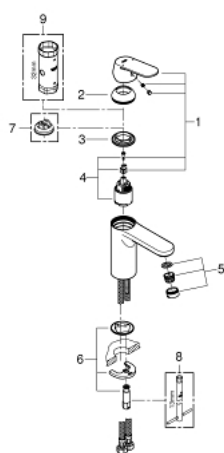

23 327 000 **EUROSMART COSMOPOLITAN SINGLE-LEVER BASIN MIXER 1/2" M-SIZE**

PRODUCT DESCRIPTION

- single hole installation
- metal lever
- **GROHE SilkMove** 35 mm ceramic cartridge
- adjustable flow rate limiter
- **GROHE StarLight** chrome finish
- **GROHE EcoJoy** mousseur 5.7 l/min
- **GROHE QuickFix** rapid installation system
- smooth body
- flexible connection hoses
- min. recommended pressure 1.0 bar
- optional temperature limiter ref. no. 46 375 000

23 327 000 **EUROSMART COSMOPOLITAN SINGLE-LEVER BASIN MIXER 1/2"**
M-SIZE

SPARE PARTS

- 1: Lever (Order-nr. 46681000)
 - 2: Cap (Order-nr. 46492000)
 - 3: Screw coupling (Order-nr. 46460000)
 - 4: Cartridge (Order-nr. 46374000)
 - 5: Mousseur (Order-nr. 48159000)
 - 6: Shank fastening assembly (Order-nr. 46671000)
 - 7: Temperature limiter (Order-nr. 46375000)*
 - 8: Mounting wrench (Order-nr. 19017000)*
 - 9: Socket spanner (Order-nr. 19332000)*
- * Optional accessories