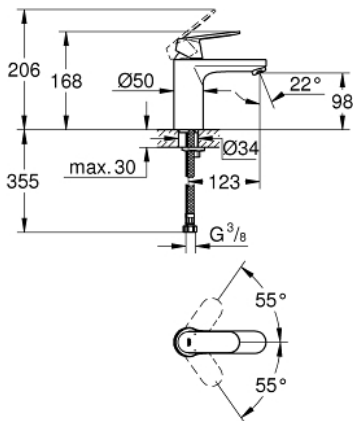

23 327 000 **EUROSMART COSMOPOLITAN SINGLE-LEVER BASIN MIXER 1/2" M-SIZE**

PRODUCT DESCRIPTION

- single hole installation
- metal lever
- **GROHE SilkMove** 35 mm ceramic cartridge
- adjustable flow rate limiter
- **GROHE StarLight** chrome finish
- **GROHE EcoJoy** mousseur 5.7 l/min
- **GROHE QuickFix** rapid installation system
- smooth body
- flexible connection hoses
- min. recommended pressure 1.0 bar
- optional temperature limiter ref. no. 46 375 000

23 327 000 **EUROSMART COSMOPOLITAN SINGLE-LEVER BASIN MIXER 1/2"**
M-SIZE

SPARE PARTS

- 1: Lever (Order-nr. 46681000)
 - 2: Cap (Order-nr. 46492000)
 - 3: Screw coupling (Order-nr. 46460000)
 - 4: Cartridge (Order-nr. 46374000)
 - 5: Mousseur (Order-nr. 48159000)
 - 6: Shank fastening assembly (Order-nr. 46671000)
 - 7: Temperature limiter (Order-nr. 46375000)*
 - 8: Mounting wrench (Order-nr. 19017000)*
 - 9: Socket spanner (Order-nr. 19332000)*
- * Optional accessories