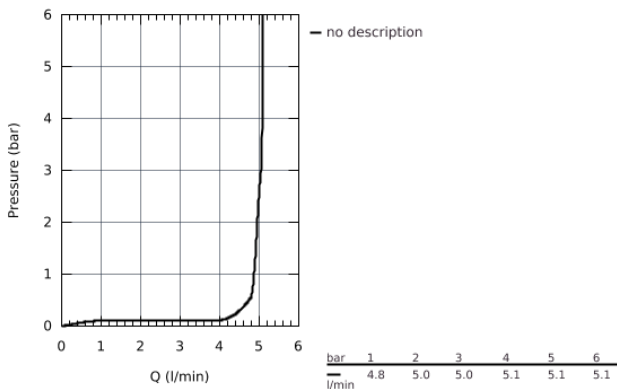

23 327 000 **EUROSMART COSMOPOLITAN SINGLE-LEVER BASIN MIXER 1/2" M-SIZE**

PRODUCT DESCRIPTION

- single hole installation
- metal lever
- **GROHE SilkMove** 35 mm ceramic cartridge
- adjustable flow rate limiter
- **GROHE StarLight** chrome finish
- **GROHE EcoJoy** mousseur 5.7 l/min
- **GROHE QuickFix** rapid installation system
- smooth body
- flexible connection hoses
- min. recommended pressure 1.0 bar
- optional temperature limiter ref. no. 46 375 000

23 327 000 **EUROSMART COSMOPOLITAN SINGLE-LEVER BASIN MIXER 1/2"**
M-SIZE

SPARE PARTS

- 1: Lever (Order-nr. 46681000)
 - 2: Cap (Order-nr. 46492000)
 - 3: Screw coupling (Order-nr. 46460000)
 - 4: Cartridge (Order-nr. 46374000)
 - 5: Mousseur (Order-nr. 48159000)
 - 6: Shank fastening assembly (Order-nr. 46671000)
 - 7: Temperature limiter (Order-nr. 46375000)*
 - 8: Mounting wrench (Order-nr. 19017000)*
 - 9: Socket spanner (Order-nr. 19332000)*
- * Optional accessories