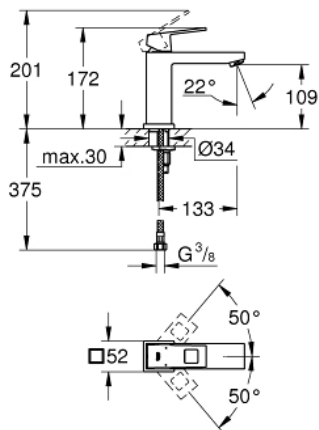

23 446 000 **EUROCUBE SINGLE-LEVER BASIN MIXER 1/2" M-SIZE**

PRODUCT DESCRIPTION

- single hole installation
- metal lever
- **GROHE SilkMove** 28 mm ceramic cartridge
- with temperature limiter
- **GROHE StarLight** chrome finish
- **GROHE EcoJoy** SpeedClean mousseur 5.7 l/min
- **GROHE QuickFix Plus** installation system
- smooth body
- flexible connection hoses
- min. recommended pressure 1.0 bar

23 446 000 **EUROCUBE SINGLE-LEVER BASIN MIXER 1/2"**
M-SIZE

SPARE PARTS

- 1: Lever (Order-nr. 46786000)
 - 2: Fitting ring (Order-nr. 46715000)
 - 3: Cartridge (Order-nr. 46580000)
 - 4: Mousseur (Order-nr. 48159000)
 - 5: Shank fastening assembly (Order-nr. 46645000)
 - 6: Mounting wrench (Order-nr. 19017000)*
- * Optional accessories