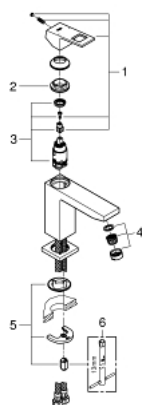

23 446 000 **EUROCUBE SINGLE-LEVER BASIN MIXER 1/2" M-SIZE**

PRODUCT DESCRIPTION

- single hole installation
- metal lever
- **GROHE SilkMove** 28 mm ceramic cartridge
- with temperature limiter
- **GROHE StarLight** chrome finish
- **GROHE EcoJoy** SpeedClean mousseur 5.7 l/min
- **GROHE QuickFix Plus** installation system
- smooth body
- flexible connection hoses
- min. recommended pressure 1.0 bar

23 446 000 **EUROCUBE SINGLE-LEVER BASIN MIXER 1/2"**
M-SIZE

SPARE PARTS

- 1: Lever (Order-nr. 46786000)
 - 2: Fitting ring (Order-nr. 46715000)
 - 3: Cartridge (Order-nr. 46580000)
 - 4: Mousseur (Order-nr. 48159000)
 - 5: Shank fastening assembly (Order-nr. 46645000)
 - 6: Mounting wrench (Order-nr. 19017000)*
- * Optional accessories