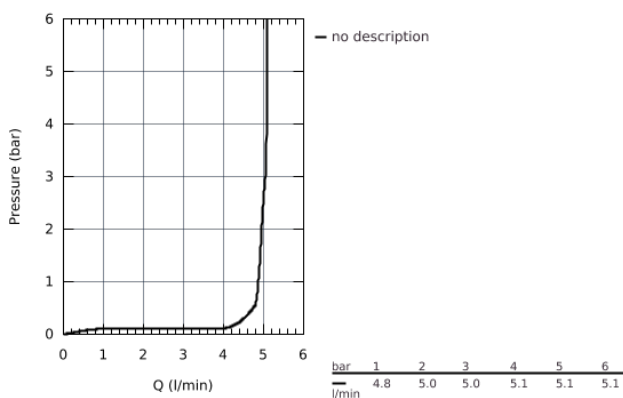

23 446 000 **EUROCUBE SINGLE-LEVER BASIN MIXER 1/2" M-SIZE**

PRODUCT DESCRIPTION

- single hole installation
- metal lever
- **GROHE SilkMove** 28 mm ceramic cartridge
- with temperature limiter
- **GROHE StarLight** chrome finish
- **GROHE EcoJoy** SpeedClean mousseur 5.7 l/min
- **GROHE QuickFix Plus** installation system
- smooth body
- flexible connection hoses
- min. recommended pressure 1.0 bar

23 446 000 **EUROCUBE SINGLE-LEVER BASIN MIXER 1/2"**
M-SIZE

SPARE PARTS

- 1: Lever (Order-nr. 46786000)
 - 2: Fitting ring (Order-nr. 46715000)
 - 3: Cartridge (Order-nr. 46580000)
 - 4: Mousseur (Order-nr. 48159000)
 - 5: Shank fastening assembly (Order-nr. 46645000)
 - 6: Mounting wrench (Order-nr. 19017000)*
- * Optional accessories