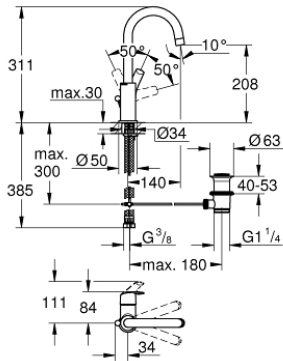

23 537 002 **EUROSMART SINGLE-LEVER BASIN MIXER 1/2" L-SIZE**

PRODUCT DESCRIPTION

- single hole installation
- metal lever
- **GROHE SilkMove** 28 mm ceramic cartridge
- with temperature limiter
- **GROHE StarLight** chrome finish
- **GROHE EcoJoy** mousseur 5.7 l/min
- **GROHE QuickFix** rapid installation system
- swivel tubular spout
- swivel area 360°
- pop-up waste set 1 1/4"
- flexible connection hoses

23 537 002 **EUROSMART SINGLE-LEVER BASIN MIXER 1/2"**
L-SIZE

23 537 002 **EUROSMART SINGLE-LEVER BASIN MIXER 1/2"**
L-SIZE

SPARE PARTS

- 1: Lever (Order-nr. 46900000)
 - 2: Fitting ring (Order-nr. 46715000)
 - 3: Cartridge (Order-nr. 46580000)
 - 4: Tubular spout (Order-nr. 13368000)
 - 4.1: Safety ring (Order-nr. 4825700M)
 - 4.2: Mousseur (Order-nr. 13967000)
 - 5: Pop-up rod (Order-nr. 06329000)
 - 6: Shank mounting kit (Order-nr. 46249000)
 - 7: Waste set 1 1/4" (Order-nr. 28910000)
 - 7.1: Plug for waste set 1 1/4" (Order-nr. 07182000)
 - 7.2: Eccentric rod (Order-nr. 07052000)
 - 8: Mounting wrench (Order-nr. 19017000)*
 - 9: Ball rod (Order-nr. 07341000)*
- * Optional accessories