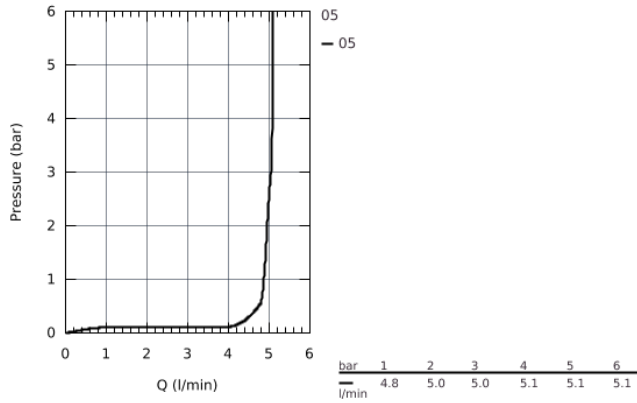

23 537 002 **EUROSMART SINGLE-LEVER BASIN MIXER 1/2" L-SIZE**

PRODUCT DESCRIPTION

- single hole installation
- metal lever
- **GROHE SilkMove** 28 mm ceramic cartridge
- with temperature limiter
- **GROHE StarLight** chrome finish
- **GROHE EcoJoy** mousseur 5.7 l/min
- **GROHE QuickFix** rapid installation system
- swivel tubular spout
- swivel area 360°
- pop-up waste set 1 1/4"
- flexible connection hoses

23 537 002 **EUROSMART SINGLE-LEVER BASIN MIXER 1/2"**
L-SIZE

23 537 002 **EUROSMART SINGLE-LEVER BASIN MIXER 1/2"**
L-SIZE

SPARE PARTS

- 1: Lever (Order-nr. 46900000)
 - 2: Fitting ring (Order-nr. 46715000)
 - 3: Cartridge (Order-nr. 46580000)
 - 4: Tubular spout (Order-nr. 13368000)
 - 4.1: Safety ring (Order-nr. 4825700M)
 - 4.2: Mousseur (Order-nr. 13967000)
 - 5: Pop-up rod (Order-nr. 06329000)
 - 6: Shank mounting kit (Order-nr. 46249000)
 - 7: Waste set 1 1/4" (Order-nr. 28910000)
 - 7.1: Plug for waste set 1 1/4" (Order-nr. 07182000)
 - 7.2: Eccentric rod (Order-nr. 07052000)
 - 8: Mounting wrench (Order-nr. 19017000)*
 - 9: Ball rod (Order-nr. 07341000)*
- * Optional accessories