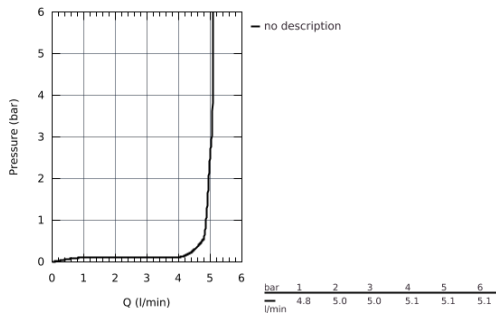

23 537 002 **EUROSMART SINGLE-LEVER BASIN MIXER 1/2" L-SIZE**

PRODUCT DESCRIPTION

- single hole installation
- metal lever
- **GROHE SilkMove** 28 mm ceramic cartridge
- with temperature limiter
- **GROHE StarLight** chrome finish
- **GROHE EcoJoy** mousseur 5.7 l/min
- **GROHE QuickFix** rapid installation system
- swivel tubular spout
- swivel area 360°
- pop-up waste set 1 1/4"
- flexible connection hoses

23 537 002 **EUROSMART SINGLE-LEVER BASIN MIXER 1/2"**
L-SIZE

23 537 002 **EUROSMART SINGLE-LEVER BASIN MIXER 1/2"**
L-SIZE

SPARE PARTS

- 1: Lever (Order-nr. 46900000)
 - 2: Fitting ring (Order-nr. 46715000)
 - 3: Cartridge (Order-nr. 46580000)
 - 4: Tubular spout (Order-nr. 13368000)
 - 4.1: Safety ring (Order-nr. 4825700M)
 - 4.2: Mousseur (Order-nr. 13967000)
 - 5: Pop-up rod (Order-nr. 06329000)
 - 6: Shank mounting kit (Order-nr. 46249000)
 - 7: Waste set 1 1/4" (Order-nr. 28910000)
 - 7.1: Plug for waste set 1 1/4" (Order-nr. 07182000)
 - 7.2: Eccentric rod (Order-nr. 07052000)
 - 8: Mounting wrench (Order-nr. 19017000)*
 - 9: Ball rod (Order-nr. 07341000)*
- * Optional accessories