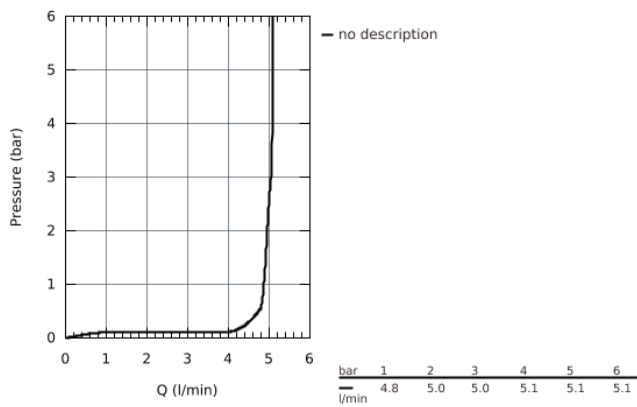

23 537 002 **EUROSMART SINGLE-LEVER BASIN MIXER 1/2" L-SIZE**

PRODUCT DESCRIPTION

- single hole installation
- metal lever
- **GROHE SilkMove** 28 mm ceramic cartridge
- with temperature limiter
- **GROHE StarLight** chrome finish
- **GROHE EcoJoy** mousseur 5.7 l/min
- **GROHE QuickFix** rapid installation system
- swivel tubular spout
- swivel area 360°
- pop-up waste set 1 1/4"
- flexible connection hoses

23 537 002 **EUROSMART SINGLE-LEVER BASIN MIXER 1/2"**
L-SIZE

23 537 002 **EUROSMART SINGLE-LEVER BASIN MIXER 1/2"**
L-SIZE

SPARE PARTS

- 1: Lever (Order-nr. 46900000)
 - 2: Fitting ring (Order-nr. 46715000)
 - 3: Cartridge (Order-nr. 46580000)
 - 4: Tubular spout (Order-nr. 13368000)
 - 4.1: Safety ring (Order-nr. 4825700M)
 - 4.2: Mousseur (Order-nr. 13967000)
 - 5: Pop-up rod (Order-nr. 06329000)
 - 6: Shank mounting kit (Order-nr. 46249000)
 - 7: Waste set 1 1/4" (Order-nr. 28910000)
 - 7.1: Plug for waste set 1 1/4" (Order-nr. 07182000)
 - 7.2: Eccentric rod (Order-nr. 07052000)
 - 8: Mounting wrench (Order-nr. 19017000)*
 - 9: Ball rod (Order-nr. 07341000)*
- * Optional accessories