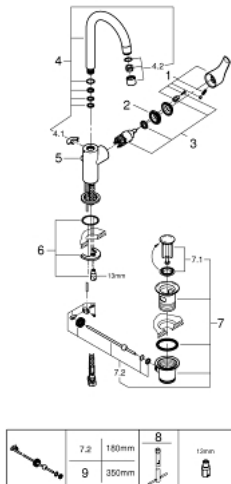

23 537 002 **EUROSMART SINGLE-LEVER BASIN MIXER 1/2" L-SIZE**

PRODUCT DESCRIPTION

- single hole installation
- metal lever
- **GROHE SilkMove** 28 mm ceramic cartridge
- with temperature limiter
- **GROHE StarLight** chrome finish
- **GROHE EcoJoy** mousseur 5.7 l/min
- **GROHE QuickFix** rapid installation system
- swivel tubular spout
- swivel area 360°
- pop-up waste set 1 1/4"
- flexible connection hoses

23 537 002 **EUROSMART SINGLE-LEVER BASIN MIXER 1/2"**
L-SIZE

23 537 002 **EUROSMART SINGLE-LEVER BASIN MIXER 1/2"**
L-SIZE

SPARE PARTS

- 1: Lever (Order-nr. 46900000)
 - 2: Fitting ring (Order-nr. 46715000)
 - 3: Cartridge (Order-nr. 46580000)
 - 4: Tubular spout (Order-nr. 13368000)
 - 4.1: Safety ring (Order-nr. 4825700M)
 - 4.2: Mousseur (Order-nr. 13967000)
 - 5: Pop-up rod (Order-nr. 06329000)
 - 6: Shank mounting kit (Order-nr. 46249000)
 - 7: Waste set 1 1/4" (Order-nr. 28910000)
 - 7.1: Plug for waste set 1 1/4" (Order-nr. 07182000)
 - 7.2: Eccentric rod (Order-nr. 07052000)
 - 8: Mounting wrench (Order-nr. 19017000)*
 - 9: Ball rod (Order-nr. 07341000)*
- * Optional accessories