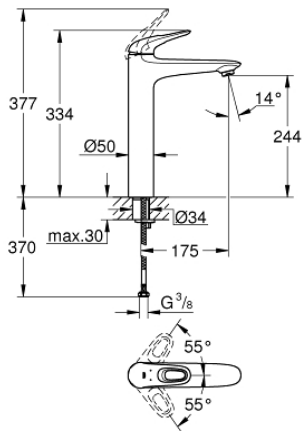

23 570 LS3 **EUROSTYLE SINGLE-LEVER BASIN MIXER 1/2"**  
**XL-SIZE**

**PRODUCT DESCRIPTION**

- single hole installation
- loop metal lever
- for free-standing basins
- **GROHE SilkMove** 35 mm ceramic cartridge
- with temperature limiter
- **GROHE StarLight** chrome finish
- **GROHE EcoJoy** mousseur 5.7 l/min
- **GROHE QuickFix** rapid installation system
- smooth body
- flexible connection hoses

## 23 570 LS3 EUROSTYLE SINGLE-LEVER BASIN MIXER 1/2" XL-SIZE

### SPARE PARTS

- 1: Lever (Order-nr. 46938LS0)
- 2: Cap (Order-nr. 46492000)
- 3: Screw coupling (Order-nr. 46460000)
- 4: Cartridge (Order-nr. 46374000)
- 5: Flow straightener (Order-nr. 46837000)
- 6: Shank fastening assembly (Order-nr. 46671000)
- 7: Socket spanner (Order-nr. 19332000)\*
- 8: Mounting wrench (Order-nr. 19017000)\*