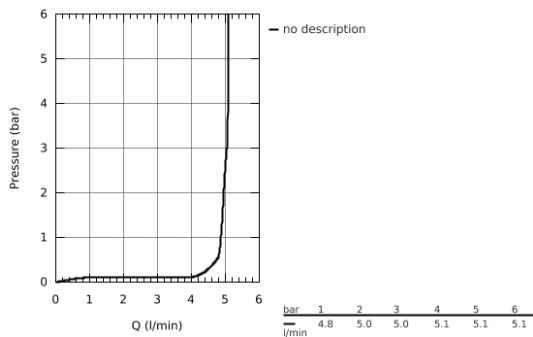

23 570 LS3 **EUROSTYLE SINGLE-LEVER BASIN MIXER 1/2"**  
**XL-SIZE**

**PRODUCT DESCRIPTION**

- single hole installation
- loop metal lever
- for free-standing basins
- **GROHE SilkMove** 35 mm ceramic cartridge
- with temperature limiter
- **GROHE StarLight** chrome finish
- **GROHE EcoJoy** mousseur 5.7 l/min
- **GROHE QuickFix** rapid installation system
- smooth body
- flexible connection hoses

## 23 570 LS3 EUROSTYLE SINGLE-LEVER BASIN MIXER 1/2" XL-SIZE