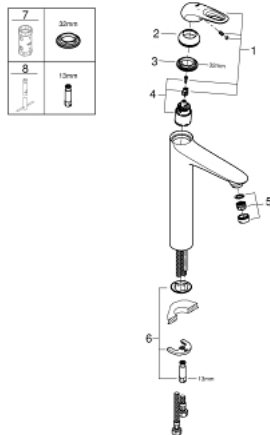

23 570 LS3 **EUROSTYLE SINGLE-LEVER BASIN MIXER 1/2"**  
**XL-SIZE**

**PRODUCT DESCRIPTION**

- single hole installation
- loop metal lever
- for free-standing basins
- **GROHE SilkMove** 35 mm ceramic cartridge
- with temperature limiter
- **GROHE StarLight** chrome finish
- **GROHE EcoJoy** mousseur 5.7 l/min
- **GROHE QuickFix** rapid installation system
- smooth body
- flexible connection hoses

## 23 570 LS3 EUROSTYLE SINGLE-LEVER BASIN MIXER 1/2" XL-SIZE

### SPARE PARTS

- 1: Lever (Order-nr. 46938LS0)
- 2: Cap (Order-nr. 46492000)
- 3: Screw coupling (Order-nr. 46460000)
- 4: Cartridge (Order-nr. 46374000)
- 5: Flow straightener (Order-nr. 46837000)
- 6: Shank fastening assembly (Order-nr. 46671000)
- 7: Socket spanner (Order-nr. 19332000)\*
- 8: Mounting wrench (Order-nr. 19017000)\*