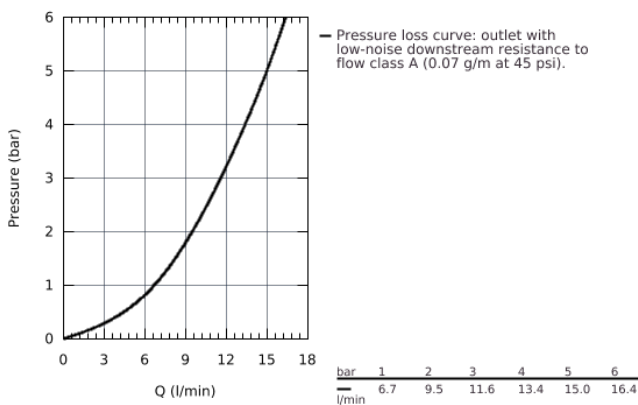

23 571 000 CONCEALED BODY FOR OHM SINGLE-LEVER MIXER 1/2", UNIVERSAL CONCEALED BODY

PRODUCT DESCRIPTION

- for 2-hole basin mixers
- wall installation
- without finishing trim set
- **GROHE SilkMove** 35 mm ceramic cartridge
- adjustable flow rate limiter
- with temperature limiter
- spout can be positioned on the right or left
- DR-brass
- installation device
- allows for waterproofing of wall construction surrounding the concealed body
- with sealing sleeve

23 571 000 CONCEALED BODY FOR OHM SINGLE-LEVER MIXER 1/2", UNIVERSAL CONCEALED BODY

23 571 000 CONCEALED BODY FOR OHM SINGLE-LEVER MIXER 1/2", UNIVERSAL CONCEALED BODY

SPARE PARTS

- 1: Cartridge (Order-nr. 46374000)
- 2: Socket spanner (Order-nr. 19332000)*
- 3: Extension (Order-nr. 46943000)*