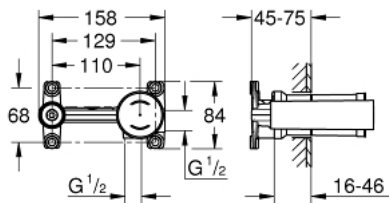

23 571 000 CONCEALED BODY FOR OHM SINGLE-LEVER MIXER 1/2", UNIVERSAL CONCEALED BODY

PRODUCT DESCRIPTION

- for 2-hole basin mixers
- wall installation
- without finishing trim set
- **GROHE SilkMove** 35 mm ceramic cartridge
- adjustable flow rate limiter
- with temperature limiter
- spout can be positioned on the right or left
- DR-brass
- installation device
- allows for waterproofing of wall construction surrounding the concealed body
- with sealing sleeve

23 571 000 CONCEALED BODY FOR OHM SINGLE-LEVER MIXER 1/2", UNIVERSAL CONCEALED BODY

23 571 000 CONCEALED BODY FOR OHM SINGLE-LEVER MIXER 1/2", UNIVERSAL CONCEALED BODY

SPARE PARTS

- 1: Cartridge (Order-nr. 46374000)
- 2: Socket spanner (Order-nr. 19332000)*
- 3: Extension (Order-nr. 46943000)*