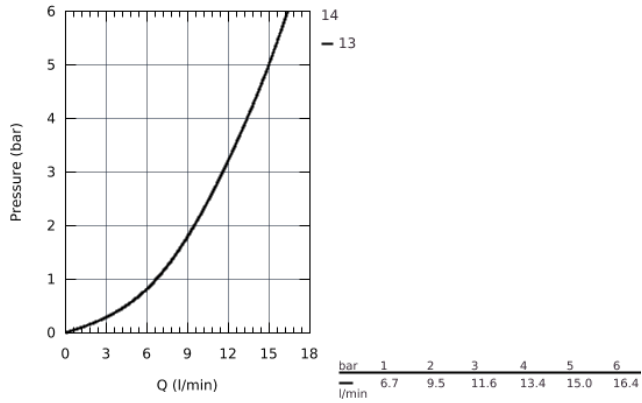

23 571 000 CONCEALED BODY FOR OHM SINGLE-LEVER MIXER 1/2", UNIVERSAL CONCEALED BODY

PRODUCT DESCRIPTION

- for 2-hole basin mixers
- wall installation
- without finishing trim set
- **GROHE SilkMove** 35 mm ceramic cartridge
- adjustable flow rate limiter
- with temperature limiter
- spout can be positioned on the right or left
- DR-brass
- installation device
- allows for waterproofing of wall construction surrounding the concealed body
- with sealing sleeve

23 571 000 CONCEALED BODY FOR OHM SINGLE-LEVER MIXER 1/2", UNIVERSAL CONCEALED BODY

23 571 000 CONCEALED BODY FOR OHM SINGLE-LEVER MIXER 1/2", UNIVERSAL CONCEALED BODY

SPARE PARTS

- 1: Cartridge (Order-nr. 46374000)
- 2: Socket spanner (Order-nr. 19332000)*
- 3: Extension (Order-nr. 46943000)*