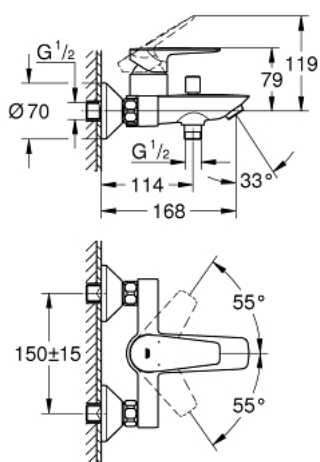

23 604 001 BAUEDGE SINGLE-LEVER BATH MIXER 1/2"

TOOTE KIRJELDUS

- Värvus: chrome
- wall mounted
- metal lever
- GROHE Long-Life 35 mm ceramic cartridge
- with temperature limiter
- GROHE Long-Life Shine durable sparkling sheen
- adjustable flow rate limiter
- automatic diverter: bath/shower
- spout with mousseur
- shower bottom outlet 1/2" with integrated non return-valve
- protected against backflow
- S-unions
- metal wall escutcheon
- professional edition

23 604 001 BAUEDGE SINGLE-LEVER BATH MIXER 1/2"

VARUOSAD, september 2018 – nüüd

- 1: Cartridge (Tellimuse number 46374000)
- 2: Diverter knob (Tellimuse number 64309000)
- 3: Diverter (Tellimuse number 65655000)
- 4: Non-return valve (Tellimuse number 08565000)
- 5: Mousseur (Tellimuse number 13941000)
- 6: S-union (Tellimuse number 12075000)
- 6.1: Seal (Tellimuse number 0138600M)
- 6.2: Escutcheon (Tellimuse number 0221000M)
- 7: Screw connection 1/2" (Tellimuse number 45044000)
- 8: Extension 3/4", 20 mm (Tellimuse number 0713000M)*
- 9: Temperature limiter (Tellimuse number 46375000)*
- 10: Socket spanner (Tellimuse number 19332000)*
- 11: Special spanner (Tellimuse number 19377000)*