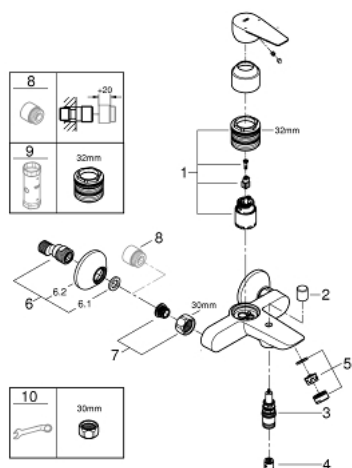

23 604 001 BAUEDGE SINGLE-LEVER BATH MIXER 1/2"

TOOTE KIRJELDUS

- Värvus: chrome
- wall mounted
- metal lever
- GROHE Long-Life 35 mm ceramic cartridge
- with temperature limiter
- GROHE Long-Life Shine durable sparkling sheen
- adjustable flow rate limiter
- automatic diverter: bath/shower
- spout with mousseur
- shower bottom outlet 1/2" with integrated non return-valve
- protected against backflow
- S-unions
- metal wall escutcheon
- professional edition

23 604 001 BAUEDGE SINGLE-LEVER BATH MIXER 1/2"

VARUOSAD, september 2018 – nüüd

- 1: Cartridge (Tellimuse number 46374000)
- 2: Diverter knob (Tellimuse number 64309000)
- 3: Diverter (Tellimuse number 65655000)
- 4: Non-return valve (Tellimuse number 08565000)
- 5: Mousseur (Tellimuse number 13941000)
- 6: S-union (Tellimuse number 12075000)
- 6.1: Seal (Tellimuse number 0138600M)
- 6.2: Escutcheon (Tellimuse number 0221000M)
- 7: Screw connection 1/2" (Tellimuse number 45044000)
- 8: Extension 3/4", 20 mm (Tellimuse number 0713000M)*
- 9: Temperature limiter (Tellimuse number 46375000)*
- 10: Socket spanner (Tellimuse number 19332000)*
- 11: Special spanner (Tellimuse number 19377000)*