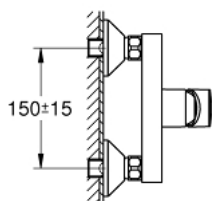

## 23 635 001 BAUEDGE SINGLE-LEVER SHOWER MIXER 1/2"

### TOOTE KIRJELDUS

- Värvus: chrome
- wall mounted
- metal lever
- GROHE Long-Life 35 mm ceramic cartridge
- with temperature limiter
- GROHE Long-Life Shine durable sparkling sheen
- adjustable flow rate limiter
- shower bottom outlet 1/2" with integrated non return-valve
- protected against backflow
- S-unions
- metal wall escutcheon
- professional edition

## 23 635 001 BAUEDGE SINGLE-LEVER SHOWER MIXER 1/2"

**VARUOSAD**, september 2018 – nüüd

1: Cartridge (Tellimuse number 46374000)

2: S-union (Tellimuse number 12075000)

2.1: Seal (Tellimuse number 0138600M)

2.2: Escutcheon (Tellimuse number 0221000M)

3: Screw connection 1/2" (Tellimuse number 45044000)

4: Non-return valve (Tellimuse number 42601000)

5: Extension 3/4", 20 mm (Tellimuse number 0713000M)\*

6: Special spanner (Tellimuse number 19377000)\*