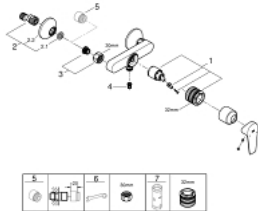

## 23 635 001 BAUEDGE SINGLE-LEVER SHOWER MIXER 1/2"

### TOOTE KIRJELDUS

- Värvus: chrome
- wall mounted
- metal lever
- GROHE Long-Life 35 mm ceramic cartridge
- with temperature limiter
- GROHE Long-Life Shine durable sparkling sheen
- adjustable flow rate limiter
- shower bottom outlet 1/2" with integrated non return-valve
- protected against backflow
- S-unions
- metal wall escutcheon
- professional edition

## 23 635 001 BAUEDGE SINGLE-LEVER SHOWER MIXER 1/2"

**VARUOSAD**, september 2018 – nüüd

1: Cartridge (Tellimuse number 46374000)

2: S-union (Tellimuse number 12075000)

2.1: Seal (Tellimuse number 0138600M)

2.2: Escutcheon (Tellimuse number 0221000M)

3: Screw connection 1/2" (Tellimuse number 45044000)

4: Non-return valve (Tellimuse number 42601000)

5: Extension 3/4", 20 mm (Tellimuse number 0713000M)\*

6: Special spanner (Tellimuse number 19377000)\*