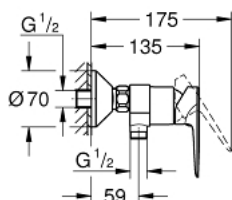

## 23 635 001 BAUEDGE SINGLE-LEVER SHOWER MIXER 1/2"

### TOOTE KIRJELDUS

- Värvus: chrome
- wall mounted
- metal lever
- GROHE Long-Life 35 mm ceramic cartridge
- with temperature limiter
- GROHE Long-Life Shine durable sparkling sheen
- adjustable flow rate limiter
- shower bottom outlet 1/2" with integrated non return-valve
- protected against backflow
- S-unions
- metal wall escutcheon
- professional edition

## 23 635 001 BAUEDGE SINGLE-LEVER SHOWER MIXER 1/2"

**VARUOSAD**, september 2018 – nüüd

1: Cartridge (Tellimuse number 46374000)

2: S-union (Tellimuse number 12075000)

2.1: Seal (Tellimuse number 0138600M)

2.2: Escutcheon (Tellimuse number 0221000M)

3: Screw connection 1/2" (Tellimuse number 45044000)

4: Non-return valve (Tellimuse number 42601000)

5: Extension 3/4", 20 mm (Tellimuse number 0713000M)\*

6: Special spanner (Tellimuse number 19377000)\*