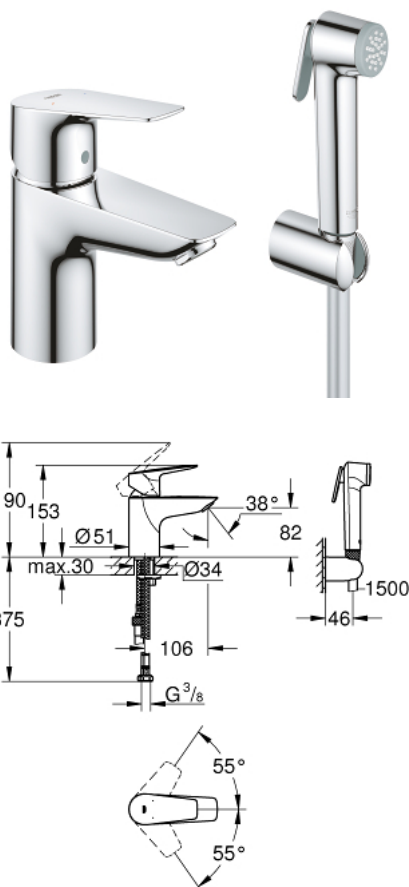

23 757 001 **BAUEDGE SINGLE-LEVER BASIN MIXER 1/2"**
S-SIZE

TOOTE KIRJELDUS

- Värvus: chrome
- single hole installation
- GROHE Long-Life 35 mm ceramic cartridge
- with temperature limiter
- GROHE Long-Life Shine durable sparkling sheen
- GROHE Water Saving mousseur 5.7 l/min
- rapid installation system
- smooth body
- flexible connection hoses
- with shower set consisting of
 - hand shower with integrated diverter
 - wall shower holder
 - shower hose
 - shower hose 1500 mm
- professional edition

23 757 001 **BAUEDGE SINGLE-LEVER BASIN MIXER 1/2"**
S-SIZE

VARUOSAD, september 2018 – nüüd

- 1: Cap (Tellimuse number 46492000)
- 2: Screw coupling (Tellimuse number 46460000)
- 3: Cartridge (Tellimuse number 46374000)
- 4: Mousseur (Tellimuse number 48280000)
- 5: Shank mounting kit (Tellimuse number 46671000)
- 6: Non-return valve (Tellimuse number 08565000)
- 7: Socket spanner (Tellimuse number 19332000)*
- 8: Mounting wrench (Tellimuse number 19017000)*