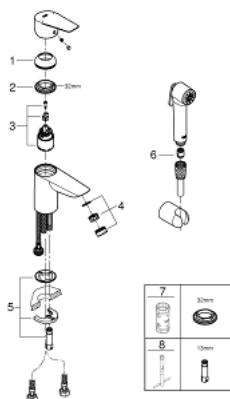

23 757 001 **BAUEDGE SINGLE-LEVER BASIN MIXER 1/2"**
S-SIZE

TOOTE KIRJELDUS

- Värvus: chrome
- single hole installation
- GROHE Long-Life 35 mm ceramic cartridge
- with temperature limiter
- GROHE Long-Life Shine durable sparkling sheen
- GROHE Water Saving mousseur 5.7 l/min
- rapid installation system
- smooth body
- flexible connection hoses
- with shower set consisting of
 - hand shower with integrated diverter
 - wall shower holder
 - shower hose
 - shower hose 1500 mm
- professional edition

23 757 001 **BAUEDGE SINGLE-LEVER BASIN MIXER 1/2"**
S-SIZE

VARUOSAD, september 2018 – nüüd

- 1: Cap (Tellimuse number 46492000)
- 2: Screw coupling (Tellimuse number 46460000)
- 3: Cartridge (Tellimuse number 46374000)
- 4: Mousseur (Tellimuse number 48280000)
- 5: Shank mounting kit (Tellimuse number 46671000)
- 6: Non-return valve (Tellimuse number 08565000)
- 7: Socket spanner (Tellimuse number 19332000)*
- 8: Mounting wrench (Tellimuse number 19017000)*