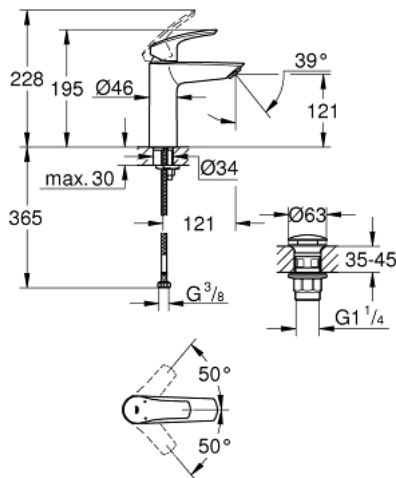

23 923 003 **EUROSMART SINGLE-LEVER BASIN MIXER 1/2"**
M-SIZE

PRODUCT DESCRIPTION

- **GROHE SilkMove** 28 mm ceramic cartridge
- adjustable flow rate limiter
- with temperature limiter
- **GROHE StarLight** chrome finish
- **GROHE EcoJoy** mousseur 5.7 l/min
- **GROHE Zero** isolated inner water ways - lead and nickel free within the faucet
- **GROHE FastFixation** installation system
- smooth body with push-open pop-up waste set 1 1/4"
- flexible connection hoses

23 923 003 **EUROSMART SINGLE-LEVER BASIN MIXER 1/2"**
M-SIZE

SPARE PARTS

- 1: lever (Order-nr. 48548000)
- 2: Cap (Order-nr. 46116000)
- 3: Cartridge (Order-nr. 48518000)
- 4: Mousseur (Order-nr. 48159000)
- 5: Shank mounting kit (Order-nr. 46645000)
- 6: Waste set with push-open plug (Order-nr. 65807000)
- 7: Mounting wrench (Order-nr. 19017000)*