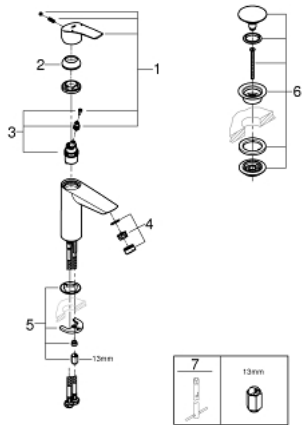

23 923 003 **EUROSMART SINGLE-LEVER BASIN MIXER 1/2"**
M-SIZE

PRODUCT DESCRIPTION

- **GROHE SilkMove** 28 mm ceramic cartridge
- adjustable flow rate limiter
- with temperature limiter
- **GROHE StarLight** chrome finish
- **GROHE EcoJoy** mousseur 5.7 l/min
- **GROHE Zero** isolated inner water ways - lead and nickel free within the faucet
- **GROHE FastFixation** installation system
- smooth body with push-open pop-up waste set 1 1/4"
- flexible connection hoses

23 923 003 **EUROSMART SINGLE-LEVER BASIN MIXER 1/2"**
M-SIZE

SPARE PARTS

- 1: lever (Order-nr. 48548000)
- 2: Cap (Order-nr. 46116000)
- 3: Cartridge (Order-nr. 48518000)
- 4: Mousseur (Order-nr. 48159000)
- 5: Shank mounting kit (Order-nr. 46645000)
- 6: Waste set with push-open plug (Order-nr. 65807000)
- 7: Mounting wrench (Order-nr. 19017000)*