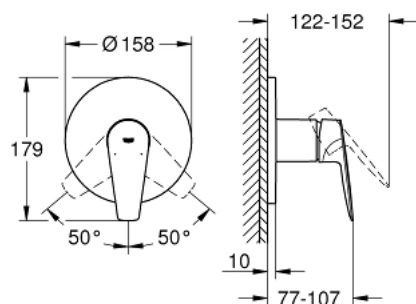

## 24 161 001 BAUEDGE SINGLE-LEVER SHOWER MIXER 1/2"

### TOOTE KIRJELDUS

- Värvus: chrome
- metal lever
- set for final installation for
- GROHE Rapido SmartBox 35 600/35 604
- GROHE Long-Life 46 mm ceramic cartridge
- GROHE Long-Life Shine durable sparkling sheen
- wall escutcheon with GROHE FastFixation (covered escutcheon- and shaft sealing, covered fixing)
- metal escutcheon, retroactively 6° adjustable
- flow performance: outlet B or C = 30 l/min
- without roughing-in-set
- professional edition

## 24 161 001 BAUEDGE SINGLE-LEVER SHOWER MIXER 1/2"

**VARUOSAD**, mai 2019 – nüüd

- 1: Escutcheon (Tellimuse number 48428000)
- 2: Mounting plate (Tellimuse number 48439000)
- 3: Cap (Tellimuse number 09038000)
- 4: Cartridge (Tellimuse number 46048000)
- 5: Seal (Tellimuse number 48360000)
- 6: Temperature limiter (Tellimuse number 46308000)\*
- 7: Universal extension set single-lever mixers, 25 mm (Tellimuse number 14056000)\*
- 8: Universal extension set single-lever mixers, 50 mm (Tellimuse number 14057000)\*