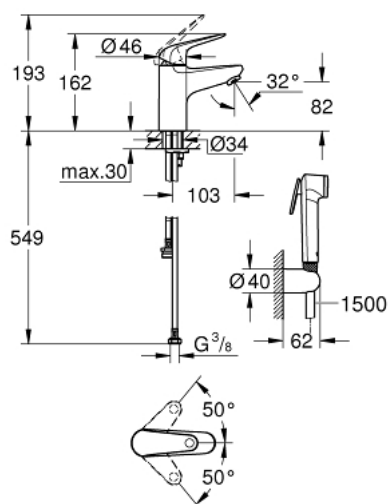

24 264 001 **EUROECO SINGLE-LEVER BASIN MIXER 1/2"**
S-SIZE

TOOTE KIRJELDUS

- Värvus: chrome
- single hole installation
- GROHE Long-Life 35 mm ceramic cartridge
- with temperature limiter
- GROHE Long-Life finish
- GROHE Water Saving - Less water, perfect flow
- maximum flow rate (at 3 bar): 5 l/min
- rapid installation system
- smooth body
- flexible connection hoses
- with shower set consisting of
 - hand shower with integrated diverter
 - wall shower holder
 - shower hose 1500 mm
- professional edition

24 264 001 EUROECO SINGLE-LEVER BASIN MIXER 1/2"
S-SIZE

VARUOSAD, juuli 2021 – nüüd

- 1: lever (Tellimuse number 48627000)
- 2: Cartridge (Tellimuse number 48518000)
- 3: Mousseur (Tellimuse number 48159000)
- 4: Shank mounting kit (Tellimuse number 46249000)
- 5: Non-return valve (Tellimuse number 08565000)
- 6: Waste set with push-open plug (Tellimuse number 65807000)*
- 7: Mounting wrench (Tellimuse number 19017000)*