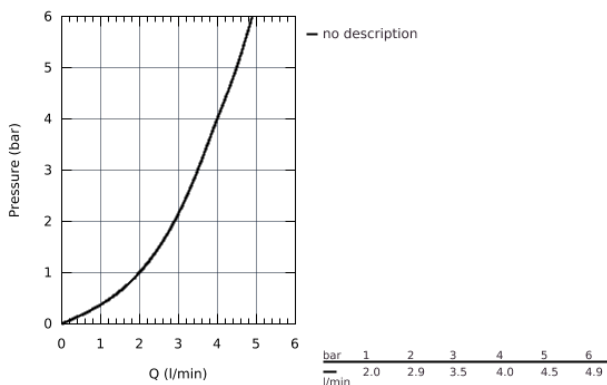

25 219 001 EUROSART COSMOPOLITAN PERFECT SHOWER SET WITH TEMPESTA 210

PRODUCT DESCRIPTION

- consisting of:
- Eurosmart Cosmopolitan set for final installation with automatic diverter bath / shower (24 045)
- GROHE Rapido SmartBox universal rough-in box, 1/2" (35 600)
- head shower Tempesta 210 9.5 l/min (26 410)
- shower arm Rainshower 286 mm (28 576 000)
- hand shower Tempesta 100 II 9.5 l/min (27 597)
- shower outlet elbow (28 628)
- Rotaflex shower hose 1500 mm 1/2" x 1/2" (28 409)

25 219 001 EUROSART COSMOPOLITAN PERFECT SHOWER SET WITH TEMPESTA 210