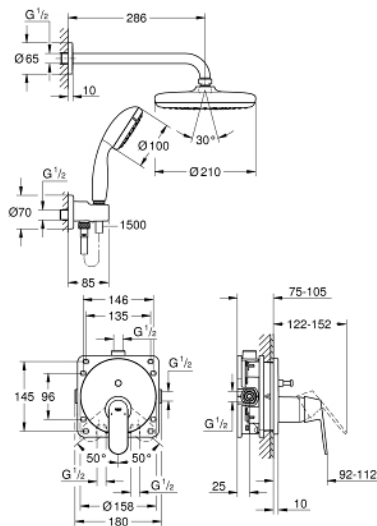

25 219 001 EUROSART COSMOPOLITAN PERFECT SHOWER SET WITH TEMPESTA 210

PRODUCT DESCRIPTION

- consisting of:
- Eurosmart Cosmopolitan set for final installation with automatic diverter bath / shower (24 045)
- GROHE Rapido SmartBox universal rough-in box, 1/2" (35 600)
- head shower Tempesta 210 9.5 l/min (26 410)
- shower arm Rainshower 286 mm (28 576 000)
- hand shower Tempesta 100 II 9.5 l/min (27 597)
- shower outlet elbow (28 628)
- Rotaflex shower hose 1500 mm 1/2" x 1/2" (28 409)

25 219 001 EUROSART COSMOPOLITAN PERFECT SHOWER SET WITH TEMPESTA 210