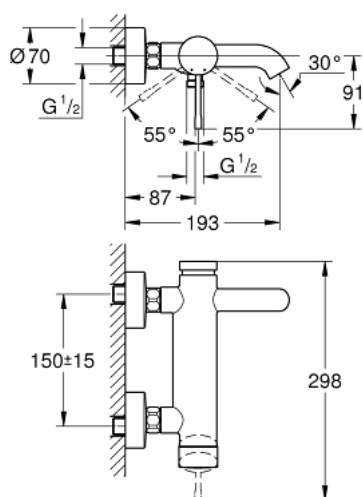

## 25 250 KF1 ESSENCE SINGLE-LEVER BATH MIXER 1/2"

### TOOTE KIRJELDUS

- Värvus: phantom black
- wall mounted
- GROHE SilkMove 35 mm ceramic cartridge
- with temperature limiter
- GROHE Long-Life finish
- automatic diverter: bath/shower
- mousseur
- shower outlet 1/2"
- integrated non-return valve
- S-unions
- protected against backflow