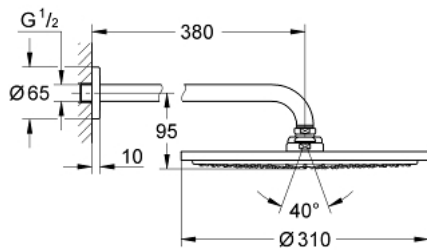

26 066 DL0 HEAD SHOWERS HEAD SHOWER SET 380 MM, 1 SPRAY

PRODUCT DESCRIPTION

- consisting of:
- head shower Rainshower Cosmopolitan 310 (27 478 000)
- material: metal
- 1 spray pattern:
- Rain
- shower arm Rainshower 380 mm (28 361 000)
- **GROHE EcoJoy** 9.5 l/min flow limiter
- **GROHE DreamSpray** perfect spray pattern
- **GROHE StarLight** finish
- **SpeedClean** anti-lime system
- **DropStop** no afterdripping from the horizontal shower head after closing the valve
- suitable for instantaneous heater
- min. recommended pressure 1.0 bar