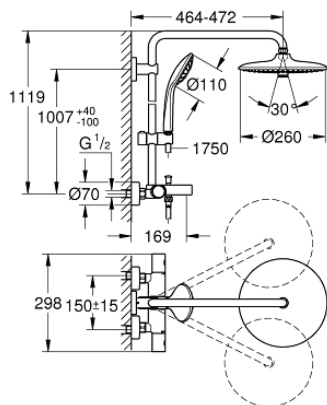

### TOOTE KIRJELDUS

- Värvus: chrome
- with short shower rail for installation in showers
- consisting of:
  - horizontal swivable 450 mm shower arm
  - exposed thermostat with Aquadimmer function
  - allows change between:
    - head shower Euphoria 260 (26 455)
    - Rain, SmartRain, Jet
  - with ball joint
  - rotation angle  $\pm 15^\circ$
  - bath inlet
  - separate diverter for hand shower
  - hand shower Euphoria 110 Massage (27 221 000)
  - 3 spray patterns:
    - Rain, Massage, SmartRain
  - adjustable in height with gliding element
  - Silverflex shower hose 1750 mm (28 388)
  - distance between thermostat and upper bracket: 1016 mm
  - GROHE TurboStat compact cartridge with wax thermoelement
  - GROHE SafeStop at 38°C
  - GROHE SafeStop Plus optional temperature limiter at 43°C included
  - GROHE DreamSpray perfect spray pattern
  - GROHE Long-Life finish
  - GROHE SprayDimmer (Stepless flow rate reduction)
  - GROHE FastFixation upper bracket adjustable
  - Inner WaterGuide for a longer life
  - SpeedClean anti-lime system
  - TwistStop to prevent hose from twisting
  - suitable for instantaneous heaters from 18 kW/h
  - minimum flow rate 7 l/min.
  - professional edition