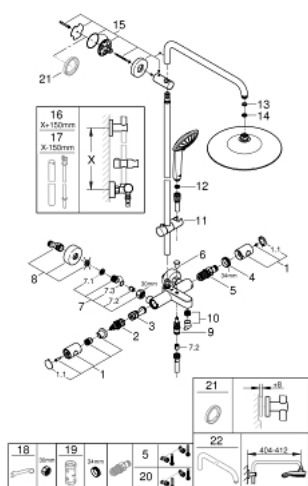

26 114 002 EUPHORIA SYSTEM 260 SHOWER SYSTEM WITH BATH THERMOSTAT FOR WALL MOUNTING

VARUOSAD, jaanuar 2020 – nüüd

- 1: Metal handle 1/2" (Tellimuse number 47984000)
- 1.1: Cover cap (Tellimuse number 6458500M)
- 2: Aquadimmer (Tellimuse number 47364000)
- 3: Water flow (Tellimuse number 47887000)
- 4: Fitting ring (Tellimuse number 47743000)
- 5: Thermostatic compact cartridge 1/2" (Tellimuse number 47439000)
- 6: Diverter knob (Tellimuse number 65648000)
- 7: Non-return valve (Tellimuse number 47189000)
- 7.1: Dirt strainer (Tellimuse number 0726400M)
- 7.2: Non-return valve (Tellimuse number 08565000)
- 7.3: O-ring $\varnothing 17 \times \varnothing 2$ (Tellimuse number 0305500M)
- 8: S-union (Tellimuse number 12662000)
- 9: Diverter (Tellimuse number 65655000)
- 10: Mousseur (Tellimuse number 13926000)
- 11: Glide element (Tellimuse number 12140000)
- 12: Dirt strainer (Tellimuse number 0700200M)
- 13: Fibre seal $\varnothing 18,5 \times \varnothing 12 \times 2$ (Tellimuse number 0138900M)
- 14: Dirt strainer (Tellimuse number 48007000)
- 15: Shower bar holder (Tellimuse number 48279000)
- 16: Shower system pipe for retrofitting (Tellimuse number 48514000)*
- 17: Shower system pipe for retrofitting (Tellimuse number 48515000)*
- 18: Special spanner (Tellimuse number 19377000)*
- 19: Socket spanner (Tellimuse number 19332000)*
- 20: GROHE TurboStat cartridge 1/2" (Tellimuse number 47175000)*
- 21: Compensation disc (Tellimuse number 27180000)*
- 22: Shower arm for shower systems (Tellimuse number 14047000)*

* Lisatarvikud