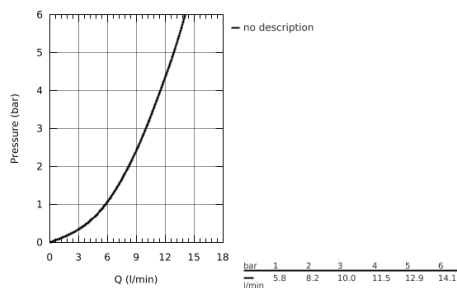

## 26 332 000 SENA 35 TRIGGER SPRAY WALL HOLDER SET WITH SELF-CLOSING ANGLE VALVE, 1 SPRAY

### PRODUCT DESCRIPTION

- consisting of:
  - hand shower with trigger control (26 328)
  - valve with integrated shower holder (26 333)
  - Silverflex Longlife shower hose 1250 mm (26 335)
- **GROHE StarLight** chrome finish
- **SpeedClean** anti-lime system
- **Twistfree** to prevent hose from twisting
- min. recommended pressure 0.5 bar
- Please refer to local norms regarding installation.