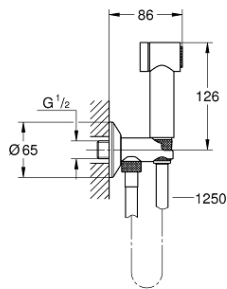

## 26 332 000 SENA 35 TRIGGER SPRAY WALL HOLDER SET WITH SELF-CLOSING ANGLE VALVE, 1 SPRAY

### PRODUCT DESCRIPTION

- consisting of:
  - hand shower with trigger control (26 328)
  - valve with integrated shower holder (26 333)
  - Silverflex Longlife shower hose 1250 mm (26 335)
- **GROHE StarLight** chrome finish
- **SpeedClean** anti-lime system
- **Twistfree** to prevent hose from twisting
- min. recommended pressure 0.5 bar
- Please refer to local norms regarding installation.