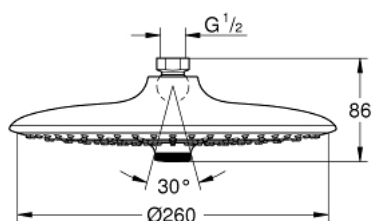

## 26 457 000 EUPHORIA 260 HEAD SHOWER 3 SPRAYS

### TOOTE KIRJELDUS

- Värvus: chrome
- Rain, SmartRain, Jet
- Ø 260 mm
- ball joint ± 15° rotatable
- connection thread ½"
- GROHE Water Saving 9.5 l/min flow limiter
- GROHE DreamSpray perfect spray pattern
- GROHE Long-Life finish
- SpeedClean anti-lime system
- Inner WaterGuide for a longer life
- suitable for instantaneous heater

## 26 457 000 EUPHORIA 260 HEAD SHOWER 3 SPRAYS

**VARUOSAD**, oktoober 2016 – nüüd

1: Fibre seal Ø 18,5 x Ø 12 x 2 (Tellimuse number 0138900M)

2: Dirt strainer (Tellimuse number 48007000)