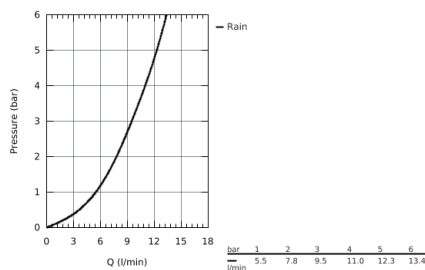

26 507 000 SHOWER SYSTEM WITH THERMOSTAT FOR WALL MOUNTING

PRODUCT DESCRIPTION

- consisting of:
 - horizontal 450 mm shower arm
 - upper bracket adjustable for minimal adaption to existing drilling holes
 - exposed SmartControl thermostat
 - allows change between:
 - head shower Rainshower SmartActive 310
 - GROHE PureRain and Centered Jet spray
 - hand shower Euphoria 110 Massage, spray plate white
 - 3 spray patterns:
 - Rain, SmartRain, Massage
 - adjustable in height with gliding element
 - Silverflex shower hose 1750 mm (28 388 000)
- **GROHE DreamSpray** perfect spray pattern
- **GROHE StarLight** chrome finish
- **GROHE CoolTouch** no risk of scalding
- **GROHE TurboStat** compact cartridge with wax thermoelement
- GROHE ProGrip with knurl structure
- **GROHE EcoJoy** technology for less water and perfect flow
- - GROHE SafeStop at 38°C
- **GROHE SafeStop Plus** optional temperature limiter at 43°C included
- **GROHE SmartControl** push for ON-OFF, turn for volume adjustment from EcoJoy to full flow
- integrated **GROHE EasyReach** shower tray
- **SpeedClean** anti-lime system
- **Inner WaterGuide** for a longer life
- **Twistfree** to prevent hose from twisting
- **suitable for instantaneous heaters from 18 kW/h**
- minimum flow rate 7 l/min.
- min. recommended pressure 1.0 bar