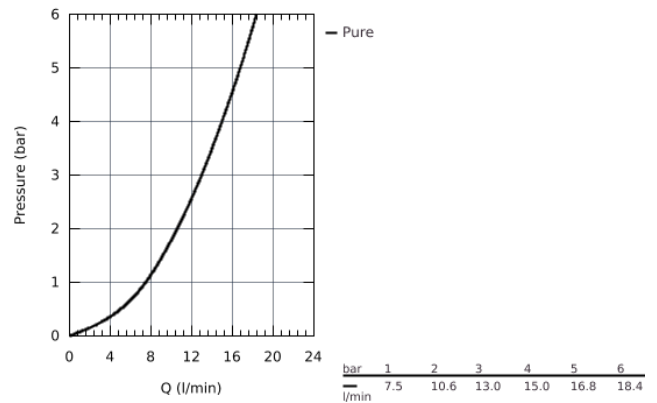

26 507 000 **SHOWER SYSTEM WITH THERMOSTAT FOR WALL MOUNTING**