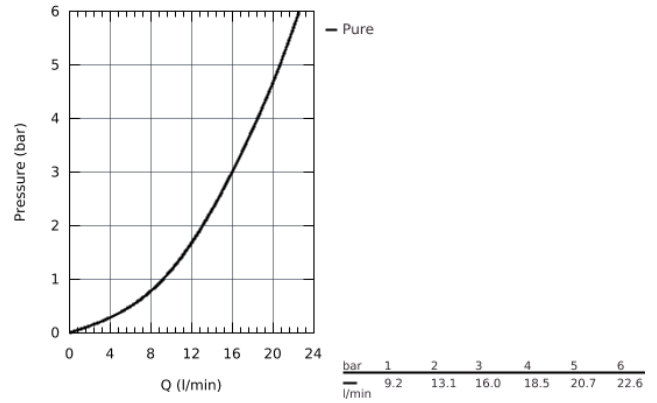

26 507 000 **SHOWER SYSTEM WITH THERMOSTAT FOR WALL MOUNTING**