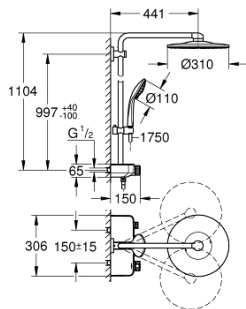

26 507 000 SHOWER SYSTEM WITH THERMOSTAT FOR WALL MOUNTING

PRODUCT DESCRIPTION

- consisting of:
 - horizontal 450 mm shower arm
 - upper bracket adjustable for minimal adaption to existing drilling holes
 - exposed SmartControl thermostat
 - allows change between:
 - head shower Rainshower SmartActive 310
 - GROHE PureRain and Centered Jet spray
 - hand shower Euphoria 110 Massage, spray plate white
 - 3 spray patterns:
 - Rain, SmartRain, Massage
 - adjustable in height with gliding element
 - Silverflex shower hose 1750 mm (28 388 000)
- **GROHE DreamSpray** perfect spray pattern
- **GROHE StarLight** chrome finish
- **GROHE CoolTouch** no risk of scalding
- **GROHE TurboStat** compact cartridge with wax thermoelement
- GROHE ProGrip with knurl structure
- **GROHE EcoJoy** technology for less water and perfect flow
- - GROHE SafeStop at 38°C
- **GROHE SafeStop Plus** optional temperature limiter at 43°C included
- **GROHE SmartControl** push for ON-OFF, turn for volume adjustment from EcoJoy to full flow
- integrated **GROHE EasyReach** shower tray
- **SpeedClean** anti-lime system
- **Inner WaterGuide** for a longer life
- **Twistfree** to prevent hose from twisting
- **suitable for instantaneous heaters from 18 kW/h**
- minimum flow rate 7 l/min.
- min. recommended pressure 1.0 bar