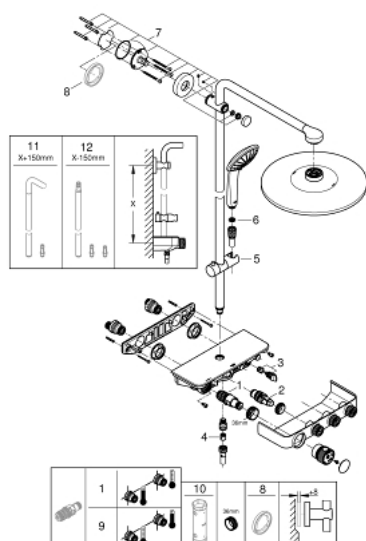

26 507 000 SHOWER SYSTEM WITH THERMOSTAT FOR WALL MOUNTING

SPARE PARTS

1. 1: Thermostatic compact cartridge 1/2" (Order-nr. 47439000)
   - 2: Cartridge (Order-nr. 48297000)
   - 3: non-return valves (Order-nr. 49069000)
   - 4: Non-return valve (Order-nr. 08565000)
   - 5: Glide element (Order-nr. 48177000)
   - 6: Dirt strainer (Order-nr. 0700200M)
   - 7: Shower bar holder (Order-nr. 48279000)
   - 8: Compensation disc (Order-nr. 27180000)*
   - 9: GROHE TurboStat cartridge 1/2" (Order-nr. 47175000)*
   - 10: Socket spanner (Order-nr. 49059000)*
   - 11: EUPH SmartCtrl shower pipe 125cm (Order-nr. 48497000)*
   - 12: EUPH SmartCtrl shower pipe 95cm (Order-nr. 48498000)*
2. Optional accessories