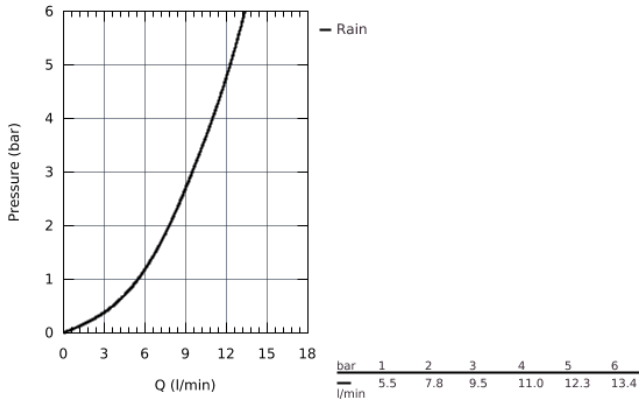

26 507 000 **SHOWER SYSTEM WITH THERMOSTAT FOR WALL MOUNTING**