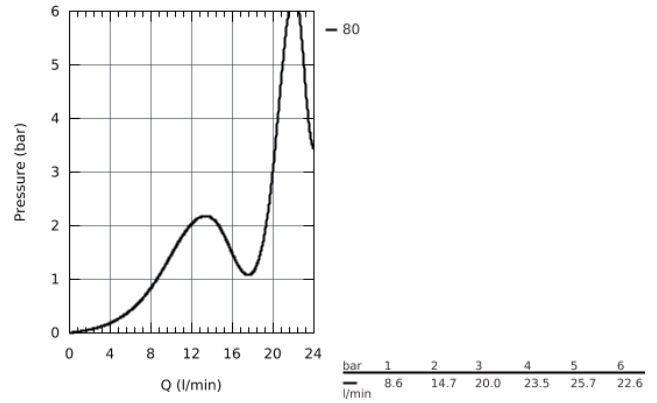

26 507 000 **SHOWER SYSTEM WITH THERMOSTAT FOR WALL MOUNTING**