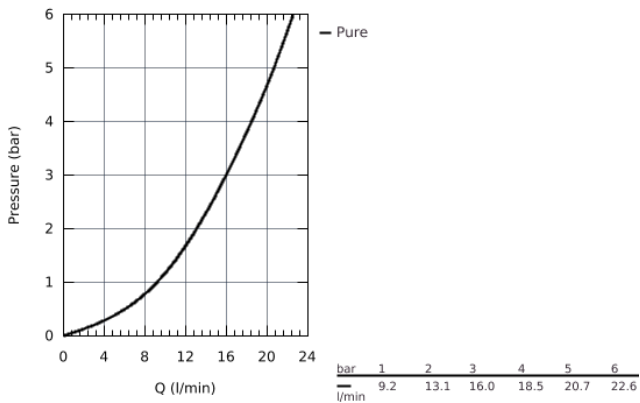

26 507 000 **SHOWER SYSTEM WITH THERMOSTAT FOR WALL MOUNTING**