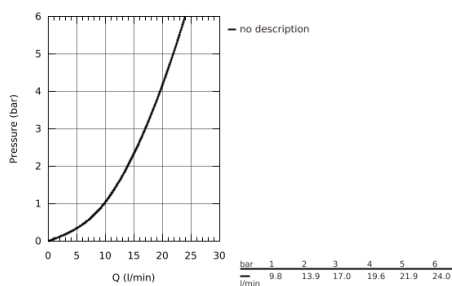

26 508 000 SHOWER SYSTEM WITH THERMOSTAT FOR WALL MOUNTING

PRODUCT DESCRIPTION

- consisting of:
- horizontal 450 mm shower arm
- upper bracket adjustable for minimal adaption to existing drilling holes
- exposed SmartControl thermostat
- allows change between:
- head shower Rainshower SmartActive 310 Cube
- GROHE PureRain and Centered Jet spray
- hand shower Euphoria Cube Stick
- adjustable in height with gliding element
- Silverflex shower hose 1750 mm (28 388 000)
- **GROHE DreamSpray** perfect spray pattern
- **GROHE CoolTouch** no risk of scalding
- **GROHE TurboStat** compact cartridge with wax thermoelement
- GROHE ProGrip with knurl structure
- **GROHE EcoJoy** technology for less water and perfect flow
- **GROHE StarLight** chrome finish
- - GROHE SafeStop at 38°C
- **GROHE SafeStop Plus** optional temperature limiter at 43°C included
- **GROHE SmartControl** push for ON-OFF, turn for volume adjustment from EcoJoy to full flow
- integrated **GROHE EasyReach** shower tray
- **SpeedClean** anti-lime system
- **Inner WaterGuide** for a longer life
- **Twistfree** to prevent hose from twisting
- **suitable for instantaneous heaters from 18 kW/h**
- minimum flow rate 7 l/min.
- min. recommended pressure 1.0 bar