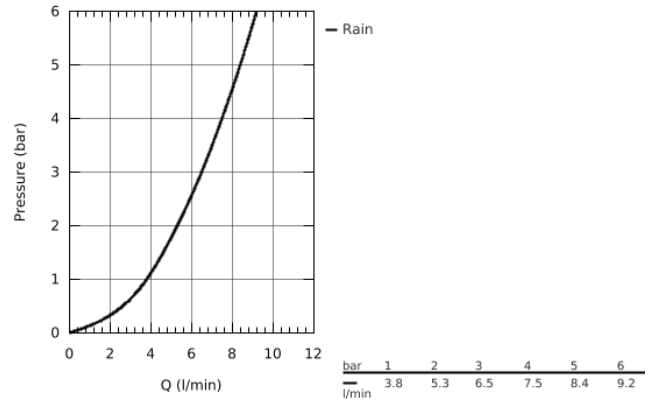

26 508 000 SHOWER SYSTEM WITH THERMOSTAT FOR WALL MOUNTING