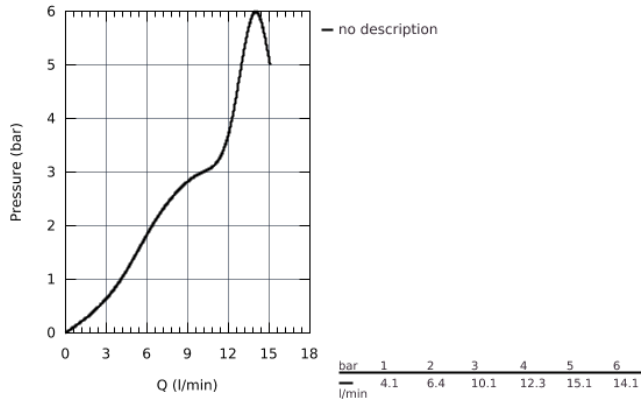

26 508 000 SHOWER SYSTEM WITH THERMOSTAT FOR WALL MOUNTING