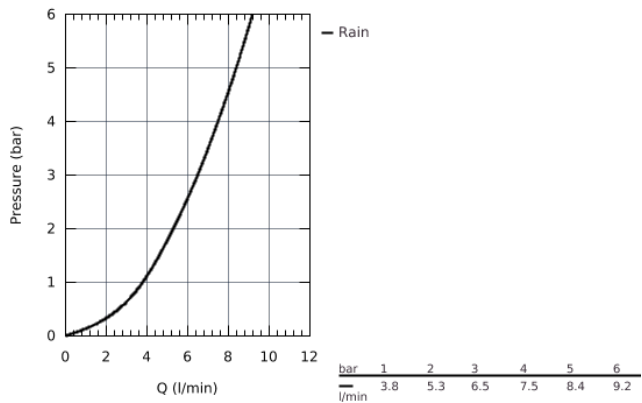

26 508 000 SHOWER SYSTEM WITH THERMOSTAT FOR WALL MOUNTING