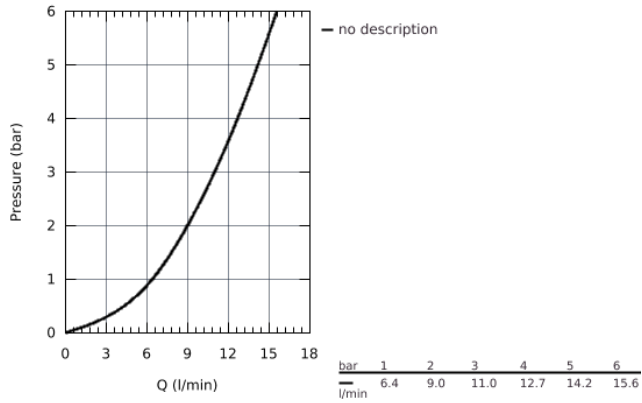

26 508 000 SHOWER SYSTEM WITH THERMOSTAT FOR WALL MOUNTING