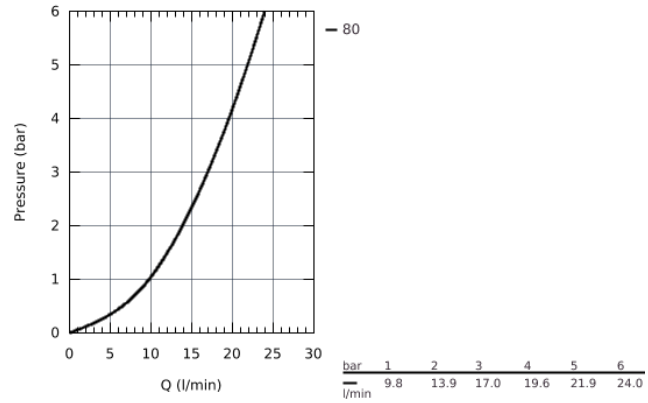

26 508 000 SHOWER SYSTEM WITH THERMOSTAT FOR WALL MOUNTING