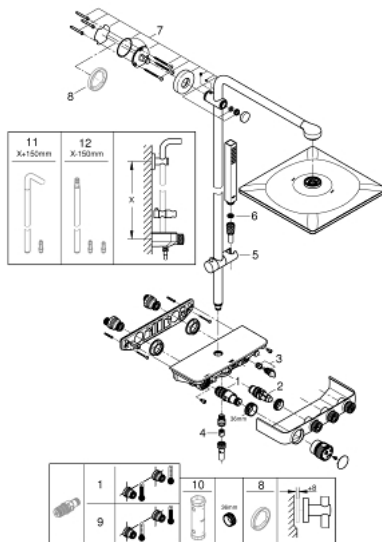

26 508 000 SHOWER SYSTEM WITH THERMOSTAT FOR WALL MOUNTING

PRODUCT DESCRIPTION

- consisting of:
- horizontal 450 mm shower arm
- upper bracket adjustable for minimal adaption to existing drilling holes
- exposed SmartControl thermostat
- allows change between:
- head shower Rainshower SmartActive 310 Cube
- GROHE PureRain and Centered Jet spray
- hand shower Euphoria Cube Stick
- adjustable in height with gliding element
- Silverflex shower hose 1750 mm (28 388 000)
- **GROHE DreamSpray** perfect spray pattern
- **GROHE CoolTouch** no risk of scalding
- **GROHE TurboStat** compact cartridge with wax thermoelement
- GROHE ProGrip with knurl structure
- **GROHE EcoJoy** technology for less water and perfect flow
- **GROHE StarLight** chrome finish
- - GROHE SafeStop at 38°C
- **GROHE SafeStop Plus** optional temperature limiter at 43°C included
- **GROHE SmartControl** push for ON-OFF, turn for volume adjustment from EcoJoy to full flow
- integrated **GROHE EasyReach** shower tray
- **SpeedClean** anti-lime system
- **Inner WaterGuide** for a longer life
- **Twistfree** to prevent hose from twisting
- **suitable for instantaneous heaters from 18 kW/h**
- minimum flow rate 7 l/min.
- min. recommended pressure 1.0 bar

26 508 000 SHOWER SYSTEM WITH THERMOSTAT FOR WALL MOUNTING

26 508 000 SHOWER SYSTEM WITH THERMOSTAT FOR WALL MOUNTING

SPARE PARTS

- 1: Thermostatic compact cartridge 1/2" (Order-nr. 47439000)
 - 2: Cartridge (Order-nr. 48297000)
 - 3: non-return valves (Order-nr. 49069000)
 - 4: Non-return valve (Order-nr. 08565000)
 - 5: Glide element (Order-nr. 48177000)
 - 6: Dirt strainer (Order-nr. 0700200M)
 - 7: Shower bar holder (Order-nr. 48279000)
 - 8: Compensation disc (Order-nr. 27180000)*
 - 9: GROHE TurboStat cartridge 1/2" (Order-nr. 47175000)*
 - 10: Socket spanner (Order-nr. 49059000)*
 - 11: EUPH SmartCtrl shower pipe 125cm (Order-nr. 48497000)*
 - 12: EUPH SmartCtrl shower pipe 95cm (Order-nr. 48498000)*
- * Optional accessories