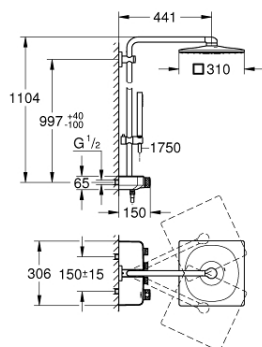

26 508 000 SHOWER SYSTEM WITH THERMOSTAT FOR WALL MOUNTING

PRODUCT DESCRIPTION

- consisting of:
- horizontal 450 mm shower arm
- upper bracket adjustable for minimal adaption to existing drilling holes
- exposed SmartControl thermostat
- allows change between:
- head shower Rainshower SmartActive 310 Cube
- GROHE PureRain and Centered Jet spray
- hand shower Euphoria Cube Stick
- adjustable in height with gliding element
- Silverflex shower hose 1750 mm (28 388 000)
- **GROHE DreamSpray** perfect spray pattern
- **GROHE CoolTouch** no risk of scalding
- **GROHE TurboStat** compact cartridge with wax thermoelement
- GROHE ProGrip with knurl structure
- **GROHE EcoJoy** technology for less water and perfect flow
- **GROHE StarLight** chrome finish
- - GROHE SafeStop at 38°C
- **GROHE SafeStop Plus** optional temperature limiter at 43°C included
- **GROHE SmartControl** push for ON-OFF, turn for volume adjustment from EcoJoy to full flow
- integrated **GROHE EasyReach** shower tray
- **SpeedClean** anti-lime system
- **Inner WaterGuide** for a longer life
- **Twistfree** to prevent hose from twisting
- **suitable for instantaneous heaters from 18 kW/h**
- minimum flow rate 7 l/min.
- min. recommended pressure 1.0 bar

26 508 000 SHOWER SYSTEM WITH THERMOSTAT FOR WALL MOUNTING

26 508 000 SHOWER SYSTEM WITH THERMOSTAT FOR WALL MOUNTING

SPARE PARTS

- 1: Thermostatic compact cartridge 1/2" (Order-nr. 47439000)
 - 2: Cartridge (Order-nr. 48297000)
 - 3: non-return valves (Order-nr. 49069000)
 - 4: Non-return valve (Order-nr. 08565000)
 - 5: Glide element (Order-nr. 48177000)
 - 6: Dirt strainer (Order-nr. 0700200M)
 - 7: Shower bar holder (Order-nr. 48279000)
 - 8: Compensation disc (Order-nr. 27180000)*
 - 9: GROHE TurboStat cartridge 1/2" (Order-nr. 47175000)*
 - 10: Socket spanner (Order-nr. 49059000)*
 - 11: EUPH SmartCtrl shower pipe 125cm (Order-nr. 48497000)*
 - 12: EUPH SmartCtrl shower pipe 95cm (Order-nr. 48498000)*
- * Optional accessories