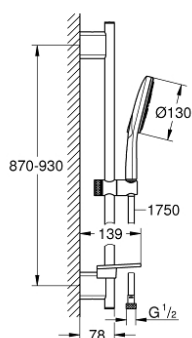

## 26 548 000 RAINSHOWER SMARTACTIVE 130 SHOWER RAIL SET 3 SPRAYS

### TOOTE KIRJELDUS

- Värvus: chrome
- consisting of:
  - hand shower Rainshower SmartActive 130 (26 574)
  - shower rail 900 mm
  - with wall holders made of metal
  - Silverflex shower hose 1750 mm (28 388 000)
  - GROHE EasyReach tray
  - GROHE Water Saving 9.5 l/min flow limiter
  - GROHE DreamSpray perfect spray pattern
  - GROHE Long-Life Shine durable sparkling sheen
  - GROHE FastFixation Plus adjustable distance between brackets for adaption to existing drilling holes
  - GROHE TileFix adjustable depth on upper and lower bracket
  - SpeedClean anti-lime system
  - Inner WaterGuide for a longer life
  - TwistStop to prevent hose from twisting
  - suitable for instantaneous heater
  - min. recommended pressure 1.0 bar

## 26 548 000 RAINSHOWER SMARTACTIVE 130 SHOWER RAIL SET 3 SPRAYS

**VARUOSAD**, detsember 2017 – nüüd

- 1: Shower bar holder (Tellimuse number 48425000)
- 2: Glide element (Tellimuse number 48424000)
- 3: Soap dish (Tellimuse number 48426000)
- 4: Dirt strainer (Tellimuse number 0700200M)