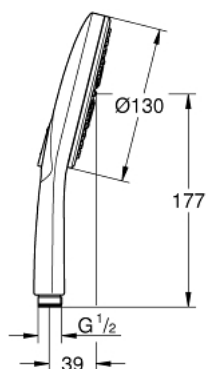

### TOOTE KIRJELDUS

- Värvus: chrome
- spray plate chrome
- GROHE Rain including DripStop, Jet including DripStop, ActiveMassage
- GROHE Water Saving 9.5 l/min flow limiter
- GROHE DreamSpray perfect spray pattern
- GROHE SmartTip showering spray selection via push of a ring
- GROHE Long-Life Shine durable sparkling sheen
- SpeedClean anti-lime system
- Inner WaterGuide for a longer life
- universal mounting system, fitting all standard shower hoses
- suitable for instantaneous heater