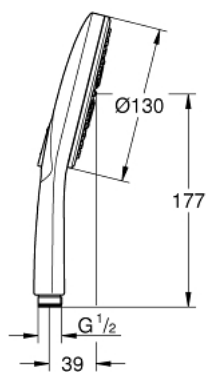

26 574 LS0 HAND SHOWER 3 SPRAYS

TOOTE KIRJELDUS

- spray plate moon white
- GROHE Rain including DripStop, Jet including DripStop, ActiveMassage
- **GROHE EcoJoy** 9,5 l/min flow limiter
- **GROHE DreamSpray** perfect spray pattern
- **GROHE SmartTip** showering spray selection via push of a ring
- **GROHE RainStart** - hand shower starts always with Rain spray pattern
- **GROHE StarLight** finish
- **SpeedClean** anti-lime system
- **Inner WaterGuide** for a longer life
- universal mounting system, fitting all standard shower hoses
- suitable for instantaneous heater

Pure Freude
an Wasser

26 574 LS0 **HAND SHOWER 3 SPRAYS**

VARUOSAD

1: Dirt strainer (Tellimuse number 0700200M)