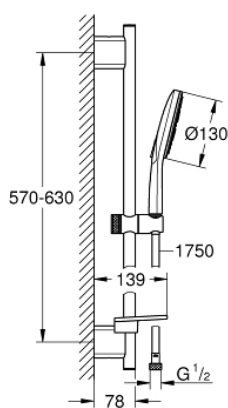

26 575 000 SHOWER RAIL SET 3 SPRAYS

TOOTE KIRJELDUS

- consisting of:
- hand shower Rainshower SmartActive 130 (26 574)
- shower rail 600 mm
- with wall holders made of metal
- Silverflex shower hose 1750 mm (28 388 000)
- **GROHE EasyReach** tray
- **GROHE EcoJoy** 9.5 l/min flow limiter
- **GROHE DreamSpray** perfect spray pattern
- **GROHE StarLight** chrome finish
- **GROHE FastFixation Plus** adjustable distance between brackets for adaption to existing drilling holes
- **GROHE TileFix** adjustable depth on upper and lower bracket
- **SpeedClean** anti-lime system
- **Inner WaterGuide** for a longer life
- **Twistfree** to prevent hose from twisting
- suitable for instantaneous heater

26 575 000 SHOWER RAIL SET 3 SPRAYS

VARUOSAD

- 1: Shower bar holder (Tellimuse number 48425000)
- 2: Glide element (Tellimuse number 48424000)
- 3: Soap dish (Tellimuse number 48426000)
- 4: Dirt strainer (Tellimuse number 0700200M)