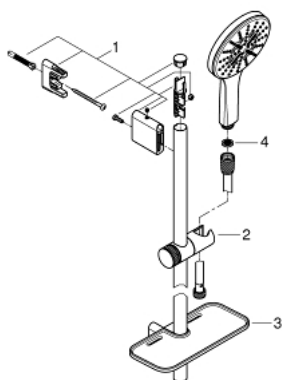

26 575 000 SHOWER RAIL SET 3 SPRAYS

TOOTE KIRJELDUS

- consisting of:
- hand shower Rainshower SmartActive 130 (26 574)
- shower rail 600 mm
- with wall holders made of metal
- Silverflex shower hose 1750 mm (28 388 000)
- **GROHE EasyReach** tray
- **GROHE EcoJoy** 9.5 l/min flow limiter
- **GROHE DreamSpray** perfect spray pattern
- **GROHE StarLight** chrome finish
- **GROHE FastFixation Plus** adjustable distance between brackets for adaption to existing drilling holes
- **GROHE TileFix** adjustable depth on upper and lower bracket
- **SpeedClean** anti-lime system
- **Inner WaterGuide** for a longer life
- **Twistfree** to prevent hose from twisting
- suitable for instantaneous heater

26 575 000 SHOWER RAIL SET 3 SPRAYS

VARUOSAD

- 1: Shower bar holder (Tellimuse number 48425000)
- 2: Glide element (Tellimuse number 48424000)
- 3: Soap dish (Tellimuse number 48426000)
- 4: Dirt strainer (Tellimuse number 0700200M)