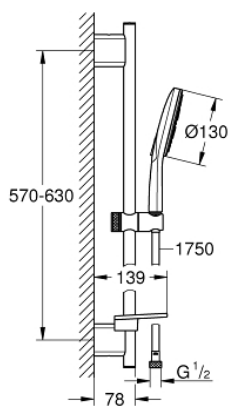

## 26 577 LS0 SHOWER RAIL SET 3 SPRAYS

### TOOTE KIRJELDUS

- consisting of:
- hand shower Rainshower SmartActive 130 (26 574)
- shower rail 600 mm
- with wall holders made of metal
- Silverflex shower hose 1750 mm (28 388 000)
- **GROHE EasyReach** tray
- **GROHE EcoJoy** 9.5 l/min flow limiter
- **GROHE DreamSpray** perfect spray pattern
- **GROHE StarLight** chrome finish
- **GROHE FastFixation Plus** adjustable distance between brackets for adaption to existing drilling holes
- **GROHE TileFix** adjustable depth on upper and lower bracket
- **SpeedClean** anti-lime system
- **Inner WaterGuide** for a longer life
- **Twistfree** to prevent hose from twisting
- suitable for instantaneous heater
- min. recommended pressure 1.0 bar

### VARUOSAD

- 1: Shower bar holder (Tellimuse number 48425000)
- 2: Glide element (Tellimuse number 48424000)
- 3: Soap dish (Tellimuse number 48426000)
- 4: Dirt strainer (Tellimuse number 0700200M)