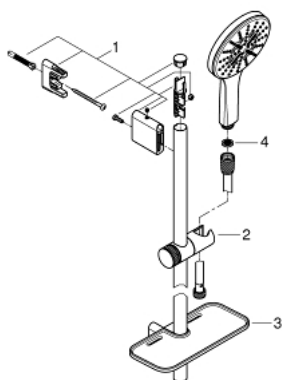

## 26 577 LS0 SHOWER RAIL SET 3 SPRAYS

### TOOTE KIRJELDUS

- consisting of:
- hand shower Rainshower SmartActive 130 (26 574)
- shower rail 600 mm
- with wall holders made of metal
- Silverflex shower hose 1750 mm (28 388 000)
- **GROHE EasyReach** tray
- **GROHE EcoJoy** 9.5 l/min flow limiter
- **GROHE DreamSpray** perfect spray pattern
- **GROHE StarLight** chrome finish
- **GROHE FastFixation Plus** adjustable distance between brackets for adaption to existing drilling holes
- **GROHE TileFix** adjustable depth on upper and lower bracket
- **SpeedClean** anti-lime system
- **Inner WaterGuide** for a longer life
- **Twistfree** to prevent hose from twisting
- suitable for instantaneous heater
- min. recommended pressure 1.0 bar

### VARUOSAD

- 1: Shower bar holder (Tellimuse number 48425000)
- 2: Glide element (Tellimuse number 48424000)
- 3: Soap dish (Tellimuse number 48426000)
- 4: Dirt strainer (Tellimuse number 0700200M)