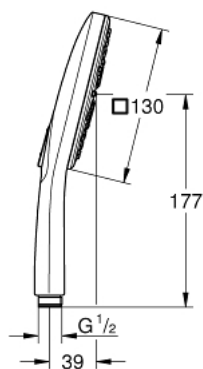

### TOOTE KIRJELDUS

- spray plate chrome
- GROHE Rain including DripStop, Jet including DripStop, ActiveMassage
- **GROHE EcoJoy** 9,5 l/min flow limiter
- **GROHE DreamSpray** perfect spray pattern
- **GROHE SmartTip** showering spray selection via push of a ring
- **GROHE RainStart** - hand shower starts always with Rain spray pattern
- **GROHE StarLight** chrome finish
- **SpeedClean** anti-lime system
- **Inner WaterGuide** for a longer life
- universal mounting system, fitting all standard shower hoses
- suitable for instantaneous heater