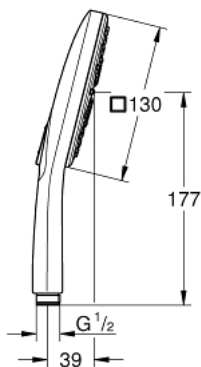

## 26 582 LS0 RAINSHOWER SMARTACTIVE 130 CUBE HAND SHOWER 3 SPRAYS

### TOOTE KIRJELDUS

- Värvus: moon white
- spray plate moon white
- GROHE Rain including DripStop, Jet including DripStop, ActiveMassage
- GROHE Water Saving 9.5 l/min flow limiter
- GROHE DreamSpray perfect spray pattern
- GROHE SmartTip showering spray selection via push of a ring
- GROHE Long-Life Shine finish
- SpeedClean anti-lime system
- Inner WaterGuide for a longer life
- universal mounting system, fitting all standard shower hoses
- suitable for instantaneous heater