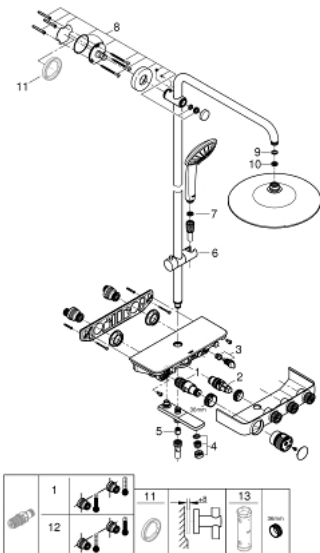

26 608 000 SHOWER SYSTEM WITH BATH THERMOSTAT FOR WALL MOUNTING

PRODUCT DESCRIPTION

- consisting of:
- horizontal swivable 450 mm shower arm
- upper bracket adjustable for minimal adaption to existing drilling holes
- exposed SmartControl bath thermostat
- allows change between:
- head shower Euphoria 260 (26 455)
- 3 spray patterns:
- Rain, SmartRain, Jet
- with ball joint
- rotation angle $\pm 15^\circ$
- bath inlet
- hand shower Euphoria 110 Massage, spray plate white (27 221 001)
- 3 spray patterns:
- Rain, SmartRain, Massage
- adjustable in height with gliding element
- Silverflex shower hose 1750 mm (28 388 000)
- **GROHE DreamSpray** perfect spray pattern
- **GROHE StarLight** chrome finish
- **GROHE CoolTouch** no risk of scalding
- **GROHE TurboStat** compact cartridge with wax thermoelement
- GROHE ProGrip with knurl structure
- **GROHE EcoJoy** technology for less water and perfect flow
- - GROHE SafeStop at 38°C
- **GROHE SafeStop Plus** optional temperature limiter at 43°C included
- **GROHE SmartControl** push for ON-OFF, turn for volume adjustment from EcoJoy to full flow
- integrated **GROHE EasyReach** shower tray
- **SpeedClean** anti-lime system
- **Inner WaterGuide** for a longer life
- **Twistfree** to prevent hose from twisting
- **suitable for instantaneous heaters from 18 kW/h**
- ...

26 608 000 SHOWER SYSTEM WITH BATH THERMOSTAT FOR WALL MOUNTING

SPARE PARTS

- 1: Thermostatic compact cartridge 1/2" (Order-nr. 47439000)
- 2: Cartridge (Order-nr. 48297000)
- 3: non-return valves (Order-nr. 49069000)
- 4: Mousseur (Order-nr. 13952000)
- 5: Non-return valve (Order-nr. 08565000)
- 6: Glide element (Order-nr. 48177000)
- 7: Dirt strainer (Order-nr. 0700200M)
- 8: Shower bar holder (Order-nr. 48279000)
- 9: Fibre seal Ø 18,5 x Ø 12 x 2 (Order-nr. 0138900M)
- 10: Dirt strainer (Order-nr. 48007000)
- 11: Compensation disc (Order-nr. 27180000)*
- 12: GROHE TurboStat cartridge 1/2" (Order-nr. 47175000)*
- 13: Socket spanner (Order-nr. 49059000)*