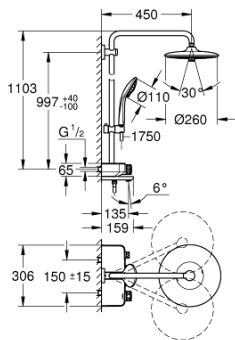

26 608 000 SHOWER SYSTEM WITH BATH THERMOSTAT FOR WALL MOUNTING

PRODUCT DESCRIPTION

- consisting of:
- horizontal swivable 450 mm shower arm
- upper bracket adjustable for minimal adaption to existing drilling holes
- exposed SmartControl bath thermostat
- allows change between:
- head shower Euphoria 260 (26 455)
- 3 spray patterns:
- Rain, SmartRain, Jet
- with ball joint
- rotation angle $\pm 15^\circ$
- bath inlet
- hand shower Euphoria 110 Massage, spray plate white (27 221 001)
- 3 spray patterns:
- Rain, SmartRain, Massage
- adjustable in height with gliding element
- Silverflex shower hose 1750 mm (28 388 000)
- **GROHE DreamSpray** perfect spray pattern
- **GROHE StarLight** chrome finish
- **GROHE CoolTouch** no risk of scalding
- **GROHE TurboStat** compact cartridge with wax thermoelement
- GROHE ProGrip with knurl structure
- **GROHE EcoJoy** technology for less water and perfect flow
- - GROHE SafeStop at 38°C
- **GROHE SafeStop Plus** optional temperature limiter at 43°C included
- **GROHE SmartControl** push for ON-OFF, turn for volume adjustment from EcoJoy to full flow
- integrated **GROHE EasyReach** shower tray
- **SpeedClean** anti-lime system
- **Inner WaterGuide** for a longer life
- **Twistfree** to prevent hose from twisting
- **suitable for instantaneous heaters from 18 kW/h**
- ...

26 608 000 SHOWER SYSTEM WITH BATH THERMOSTAT FOR WALL MOUNTING

SPARE PARTS

- 1: Thermostatic compact cartridge 1/2" (Order-nr. 47439000)
- 2: Cartridge (Order-nr. 48297000)
- 3: non-return valves (Order-nr. 49069000)
- 4: Mousseur (Order-nr. 13952000)
- 5: Non-return valve (Order-nr. 08565000)
- 6: Glide element (Order-nr. 48177000)
- 7: Dirt strainer (Order-nr. 0700200M)
- 8: Shower bar holder (Order-nr. 48279000)
- 9: Fibre seal Ø 18,5 x Ø 12 x 2 (Order-nr. 0138900M)
- 10: Dirt strainer (Order-nr. 48007000)
- 11: Compensation disc (Order-nr. 27180000)*
- 12: GROHE TurboStat cartridge 1/2" (Order-nr. 47175000)*
- 13: Socket spanner (Order-nr. 49059000)*