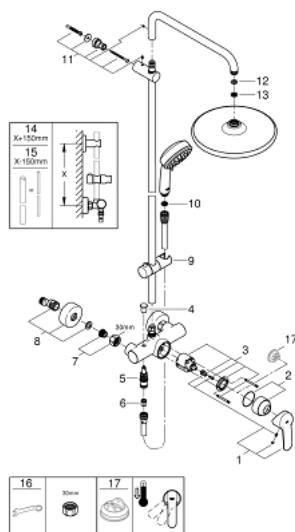

26 673 000 TEMPESTA COSMOPOLITAN SYSTEM 250 SHOWER SYSTEM WITH SINGLE LEVER MIXER FOR WALL MOUNTING

VARUOSAD, veebruar 2019 – nüüd

- 1: Lever (Tellimuse number 46726000)
- 2: Cap (Tellimuse number 46025000)
- 3: Cartridge (Tellimuse number 46048000)
- 4: Diverter knob (Tellimuse number 65648000)
- 5: Diverter (Tellimuse number 65655000)
- 6: Non-return valve (Tellimuse number 08565000)
- 7: Screw connection 1/2" (Tellimuse number 45044000)
- 8: S-union (Tellimuse number 12662000)
- 9: Glide element (Tellimuse number 12140000)
- 10: Dirt strainer (Tellimuse number 0700200M)
- 11: Shower bar holder (Tellimuse number 48423000)
- 12: Fibre seal $\varnothing 18,5 \times \varnothing 12 \times 2$ (Tellimuse number 0138900M)
- 13: Dirt strainer (Tellimuse number 48007000)
- 14: Shower system pipe for retrofitting (Tellimuse number 48053000)*
- 15: Shower system pipe for retrofitting (Tellimuse number 48054000)*
- 16: Special spanner (Tellimuse number 19377000)*
- 17: Temperature limiter (Tellimuse number 46375000)*

* Lisatarvikud