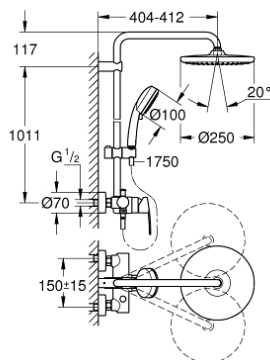

26 673 000 TEMPESTA COSMOPOLITAN SYSTEM 250 SHOWER SYSTEM WITH SINGLE LEVER MIXER FOR WALL MOUNTING

TOOTE KIRJELDUS

- Värvus: chrome
- consisting of:
 - horizontal swivable 390 mm shower arm
 - exposed single-lever shower mixer with diverter
 - allows change between:
 - head shower Tempesta 250 (26 666)
 - spray pattern:
 - Rain
 - head shower with white rear cover
 - with ball joint
 - rotation angle $\pm 10^\circ$
 - GROHE Water Saving 9.5 l/min flow limiter
 - hand shower Tempesta Cosmopolitan 100 (27 571 001)
 - 2 spray patterns:
 - Rain, Jet
 - GROHE Water Saving 5.7 l/min. flow limiter
 - adjustable in height with gliding element
 - Rotaflex shower hose 1.750 mm 1/2" x 1/2" (28 410)
 - GROHE Water Saving - Less water, perfect flow
 - GROHE SilkMove 46 mm ceramic cartridge
 - GROHE DreamSpray perfect spray pattern
 - GROHE Long-Life Shine durable sparkling sheen
 - SpeedClean anti-lime system
 - Inner WaterGuide for a longer life
 - TwistStop to prevent hose from twisting
 - suitable for instantaneous heaters from 18 kW/h
 - minimum flow rate 7 l/min.
 - min. recommended pressure 1.0 bar
 - professional edition