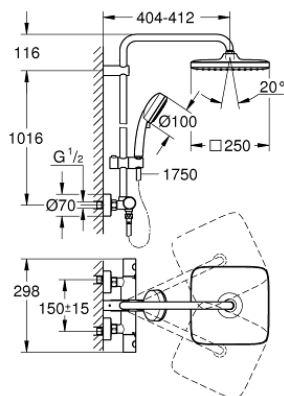

26 689 000 TEMPESTA COSMOPOLITAN SYSTEM 250 CUBE SHOWER SYSTEM WITH THERMOSTAT FOR WALL MOUNTING

TOOTE KIRJELDUS

- Värvus: chrome
- consisting of:
  - horizontal swivable 390 mm shower arm
  - exposed thermostat with Aquadimmer function
  - allows change between:
    - head shower Tempesta 250 Cube (26 685)
    - spray pattern:
      - Rain
      - head shower with white rear cover
      - with ball joint
      - rotation angle $\pm 10^\circ$
      - GROHE Water Saving 9.5 l/min flow limiter
  - hand shower Tempesta Cosmopolitan 100 (27 571 001)
  - 2 spray patterns:
    - Rain, Jet
    - GROHE Water Saving 5.7 l/min. flow limiter
    - adjustable in height with gliding element
    - Rotaflex shower hose 1.750 mm 1/2" x 1/2" (28 410)
    - GROHE Water Saving - Less water, perfect flow
    - GROHE TurboStat compact cartridge with wax thermoelement
    - GROHE SafeStop at 38°C
    - GROHE SafeStop Plus optional temperature limiter at 43°C included
    - GROHE DreamSpray perfect spray pattern
    - GROHE Long-Life Shine durable sparkling sheen
    - SpeedClean anti-lime system
    - Inner WaterGuide for a longer life
    - TwistStop to prevent hose from twisting
  - suitable for instantaneous heaters from 18 kW/h
  - minimum flow rate 7 l/min.
  - optional upgrade: GROHE EasyReach tray (26 362)
  - professional edition