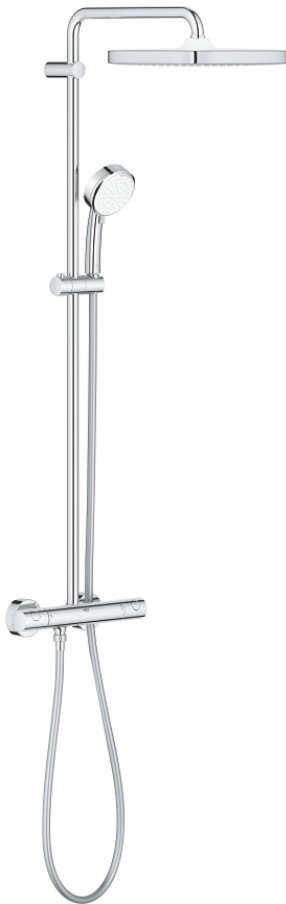

26 689 000 TEMPESTA COSMOPOLITAN SYSTEM 250 CUBE SHOWER SYSTEM WITH THERMOSTAT FOR WALL MOUNTING

TOOTE KIRJELDUS

- Värvus: chrome
- consisting of:
 - horizontal swivable 390 mm shower arm
 - exposed thermostat with Aquadimmer function
 - allows change between:
 - head shower Tempesta 250 Cube (26 685)
 - spray pattern:
 - Rain
 - head shower with white rear cover
 - with ball joint
 - rotation angle $\pm 10^\circ$
 - GROHE Water Saving 9.5 l/min flow limiter
 - hand shower Tempesta Cosmopolitan 100 (27 571 001)
 - 2 spray patterns:
 - Rain, Jet
 - GROHE Water Saving 5.7 l/min. flow limiter
 - adjustable in height with gliding element
 - Rotaflex shower hose 1.750 mm 1/2" x 1/2" (28 410)
 - GROHE Water Saving - Less water, perfect flow
 - GROHE TurboStat compact cartridge with wax thermoelement
 - GROHE SafeStop at 38°C
 - GROHE SafeStop Plus optional temperature limiter at 43°C included
 - GROHE DreamSpray perfect spray pattern
 - GROHE Long-Life Shine durable sparkling sheen
 - SpeedClean anti-lime system
 - Inner WaterGuide for a longer life
 - TwistStop to prevent hose from twisting
 - suitable for instantaneous heaters from 18 kW/h
 - minimum flow rate 7 l/min.
 - optional upgrade: GROHE EasyReach tray (26 362)
 - professional edition