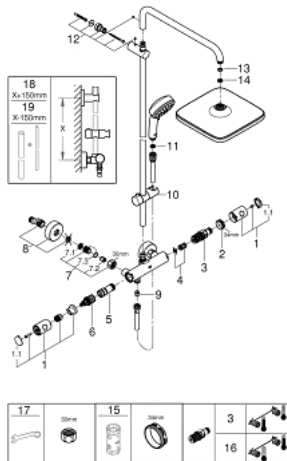

26 689 000 TEMPESTA COSMOPOLITAN SYSTEM 250 CUBE SHOWER SYSTEM WITH THERMOSTAT FOR WALL MOUNTING

VARUOSAD, veebruar 2019 – nüüd

- 1: Metal handle 1/2" (Tellimuse number 47984000)
- 1.1: Cover cap (Tellimuse number 6458500M)
- 2: Fitting ring (Tellimuse number 47743000)
- 3: Thermostatic compact cartridge 1/2" (Tellimuse number 47439000)
- 4: Buffer (Tellimuse number 47398000)
- 5: Water flow (Tellimuse number 47751000)
- 6: Aquadimmer (Tellimuse number 12433000)
- 7: Non-return valve (Tellimuse number 47189000)
- 7.1: Dirt strainer (Tellimuse number 0726400M)
- 7.2: Non-return valve (Tellimuse number 08565000)
- 7.3: O-ring $\varnothing 17 \times \varnothing 2$ (Tellimuse number 0305500M)
- 8: S-union (Tellimuse number 12662000)
- 9: Non-return valve (Tellimuse number 08565000)
- 10: Glide element (Tellimuse number 12140000)
- 11: Dirt strainer (Tellimuse number 0700200M)
- 12: Shower bar holder (Tellimuse number 48423000)
- 13: Fibre seal $\varnothing 18,5 \times \varnothing 12 \times 2$ (Tellimuse number 0138900M)
- 14: Dirt strainer (Tellimuse number 48007000)
- 15: Socket spanner (Tellimuse number 19332000)*
- 16: GROHE TurboStat cartridge 1/2" (Tellimuse number 47175000)*
- 17: Special spanner (Tellimuse number 19377000)*
- 18: Shower system pipe for retrofitting (Tellimuse number 48053000)*
- 19: Shower system pipe for retrofitting (Tellimuse number 48054000)*

* Lisatarvikud