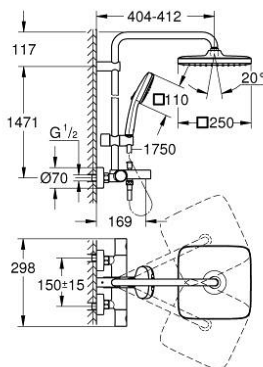

26 691 001 TEMPESTA SYSTEM 250 CUBE SHOWER SYSTEM WITH BATH THERMOSTAT FOR WALL MOUNTING

TOOTE KIRJELDUS (1/2)

- Värvus: chrome
- consisting of:
 - horizontal swivable 390 mm shower arm
 - exposed thermostat with Aquadimmer function
 - allows change between:
 - head shower Tempesta 250 Cube (26 685)
 - spray pattern:
 - Rain
 - head shower with white rear cover
 - with ball joint
 - rotation angle $\pm 10^\circ$
 - bath inlet
 - separate diverter for hand shower
 - hand shower Tempesta Cube 110 (27 571)
 - 2 spray patterns:
 - Rain, Jet
 - adjustable in height with gliding element
 - Rotaflex TwistStop shower hose 1.750 mm 1/2" x 1/2" (28 410)
 - maximum flow rate (at 3 bar): 20 l/min
 - GROHE Water Saving - Less water, perfect flow
 - GROHE TurboStat compact cartridge with wax thermoelement
 - GROHE SafeStop at 38°C
 - GROHE SafeStop Plus optional temperature limiter at 43°C included
 - GROHE SmartSwitch - easily rotate the dial to enjoy your preferred spray option
 - GROHE DreamSpray perfect spray pattern
 - ShockProof silicone ring prevents damages caused by shower falling
 - GROHE Long-Life finish
 - SpeedClean anti-lime system
 - Inner WaterGuide for a longer life
 - TwistStop to prevent hose from twisting
 - suitable for instantaneous heaters from 18 kW/h
 - minimum flow rate 7 l/min.