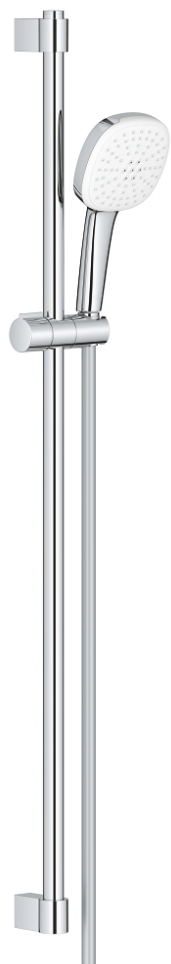

26 908 003 TEMPESTA CUBE 110 SHOWER RAIL SET 2 SPRAYS (RAIN, JET)

TOOTE KIRJELDUS

- Värvus: chrome
- consisting of:
 - hand shower Tempesta Cube 110 (26 746)
 - shower rail, 900 mm (27 524)
 - Relaxaflex hose 1750 mm 1/2" x 1/2" (28 154)
 - GROHE Water Saving - Less water, perfect flow
 - GROHE SmartSwitch - easily rotate the dial to enjoy your preferred spray option
 - GROHE DreamSpray perfect spray pattern
 - GROHE Long-Life finish
 - GROHE FastFixation (adjustable upper bracket for existing drill holes)
 - adjustable glider (turn and glide shower holder)
 - SpeedClean anti-lime system
 - Inner WaterGuide - inner insulation for surface and scalding protection
 - ShockProof silicone ring prevents damages caused by shower falling
 - maximum flow rate (at 3 bar): 7.4 l/min
 - min. recommended pressure 1.0 bar
 - suitable for instantaneous heater
 - professional edition

26 908 003 TEMPESTA CUBE 110 SHOWER RAIL SET 2 SPRAYS (RAIN, JET)

VARUOSAD, november 2021 – nüüd

- 1: Shower bar holder (Tellimuse number 48607000)
- 2: Glide element (Tellimuse number 48609000)
- 3: Shower bar holder (Tellimuse number 48608000)
- 4: Dirt strainer (Tellimuse number 0700200M)
- 5: Compensation disc (Tellimuse number 48543001)*