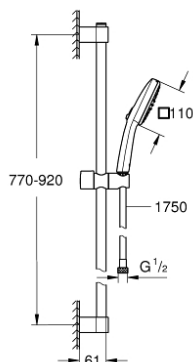

26 908 003 TEMPESTA CUBE 110 SHOWER RAIL SET 2 SPRAYS (RAIN, JET)

TOOTE KIRJELDUS

- Värvus: chrome
- consisting of:
 - hand shower Tempesta Cube 110 (26 746)
 - shower rail, 900 mm (27 524)
 - Relaxaflex hose 1750 mm 1/2" x 1/2" (28 154)
 - GROHE Water Saving - Less water, perfect flow
 - GROHE SmartSwitch - easily rotate the dial to enjoy your preferred spray option
 - GROHE DreamSpray perfect spray pattern
 - GROHE Long-Life finish
 - GROHE FastFixation (adjustable upper bracket for existing drill holes)
 - adjustable glider (turn and glide shower holder)
 - SpeedClean anti-lime system
 - Inner WaterGuide - inner insulation for surface and scalding protection
 - ShockProof silicone ring prevents damages caused by shower falling
 - maximum flow rate (at 3 bar): 7.4 l/min
 - min. recommended pressure 1.0 bar
 - suitable for instantaneous heater
 - professional edition

26 908 003 TEMPESTA CUBE 110 SHOWER RAIL SET 2 SPRAYS (RAIN, JET)

VARUOSAD, november 2021 – nüüd

- 1: Shower bar holder (Tellimuse number 48607000)
- 2: Glide element (Tellimuse number 48609000)
- 3: Shower bar holder (Tellimuse number 48608000)
- 4: Dirt strainer (Tellimuse number 0700200M)
- 5: Compensation disc (Tellimuse number 48543001)*