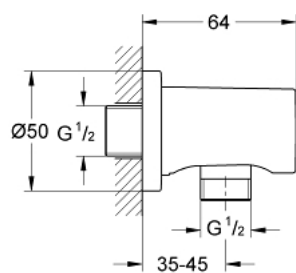

## 27 057 000 RAINSHOWER SHOWER OUTLET ELBOW, 1/2"

### PRODUCT DESCRIPTION

- male thread
- with round escutcheon
- protected against backflow
- **GROHE StarLight** chrome finish

27 057 000 **RAINSHOWER SHOWER OUTLET ELBOW, 1/2"**

**SPARE PARTS**

1: Non-return valve (Order-nr. 08565000)