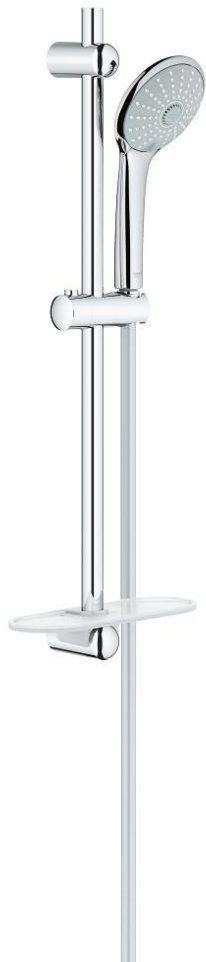

27 231 001 EUPHORIA 110 SHOWER RAIL SET 3 SPRAYS

PRODUCT DESCRIPTION

- consisting of:
- hand shower Massage (27 221 000)
- shower rail, 600 mm (27 499)
- Silverflex shower hose 1750 mm (28 388 000)
- **GROHE EasyReach** tray (27 596)
- **GROHE DreamSpray** perfect spray pattern
- **GROHE SprayDimmer** (Stepless flow rate reduction)
- **GROHE StarLight** chrome finish
- **GROHE QuickFix** (upper bracket adjustable for adaption to existing drilling holes)
- **SpeedClean** anti-lime system
- **Inner WaterGuide** for a longer life
- **Twistfree** to prevent hose from twisting
- suitable for instantaneous heater
- min. recommended pressure 1.0 bar

27 231 001 EUPHORIA 110 SHOWER RAIL SET 3 SPRAYS

SPARE PARTS

- 1: Shower bar holder (Order-nr. 48098000)
- 2: Glide element (Order-nr. 48099000)
- 3: Shower bar holder (Order-nr. 48100000)
- 4: Dirt strainer (Order-nr. 0700200M)