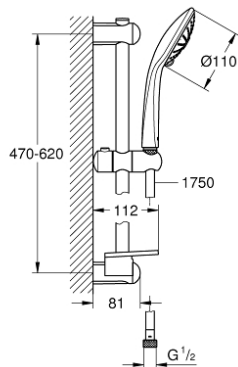

27 231 001 EUPHORIA 110 SHOWER RAIL SET 3 SPRAYS

PRODUCT DESCRIPTION

- consisting of:
- hand shower Massage (27 221 000)
- shower rail, 600 mm (27 499)
- Silverflex shower hose 1750 mm (28 388 000)
- **GROHE EasyReach** tray (27 596)
- **GROHE DreamSpray** perfect spray pattern
- **GROHE SprayDimmer** (Stepless flow rate reduction)
- **GROHE StarLight** chrome finish
- **GROHE QuickFix** (upper bracket adjustable for adaption to existing drilling holes)
- **SpeedClean** anti-lime system
- **Inner WaterGuide** for a longer life
- **Twistfree** to prevent hose from twisting
- suitable for instantaneous heater
- min. recommended pressure 1.0 bar

27 231 001 EUPHORIA 110 SHOWER RAIL SET 3 SPRAYS

SPARE PARTS

- 1: Shower bar holder (Order-nr. 48098000)
- 2: Glide element (Order-nr. 48099000)
- 3: Shower bar holder (Order-nr. 48100000)
- 4: Dirt strainer (Order-nr. 0700200M)