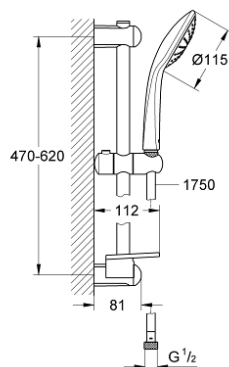

27 266 001 EUPHORIA 110 SHOWER RAIL SET 1 SPRAY

PRODUCT DESCRIPTION

- consisting of:
- hand shower Mono (27 265 000)
- shower rail, 600 mm (27 499)
- Silverflex shower hose 1750 mm (28 388 000)
- **GROHE EasyReach** tray (27 596)
- **GROHE DreamSpray** perfect spray pattern
- **GROHE StarLight** chrome finish
- **GROHE QuickFix** (upper bracket adjustable for adaption to existing drilling holes)
- **SpeedClean** anti-lime system
- **Inner WaterGuide** for a longer life
- **Twistfree** to prevent hose from twisting
- suitable for instantaneous heater
- min. recommended pressure 1.0 bar

27 266 001 EUPHORIA 110 SHOWER RAIL SET 1 SPRAY

SPARE PARTS

- 1: Shower bar holder (Order-nr. 48098000)
- 2: Glide element (Order-nr. 48099000)
- 3: Shower bar holder (Order-nr. 48100000)
- 4: Dirt strainer (Order-nr. 0700200M)