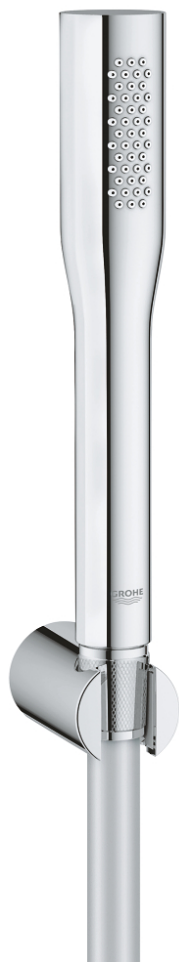

27 369 000 EUPHORIA COSMOPOLITAN WALL HOLDER SET 1 SPRAY

PRODUCT DESCRIPTION

- consisting of:
- hand shower 27 400 000
- wall shower holder (27 056)
- Silverflex shower hose 1.500 mm (28 364)
- **GROHE EcoJoy** 9.5 l/min flow limiter
- **GROHE StarLight** chrome finish
- **SpeedClean** anti-lime system
- **Inner WaterGuide** for a longer life
- **Twistfree** to prevent hose from twisting
- suitable for instantaneous heater
- min. recommended pressure 0.5 bar

27 369 000 **EUPHORIA COSMOPOLITAN WALL HOLDER SET 1 SPRAY**

SPARE PARTS

1: Dirt strainer (Order-nr. 0700200M)