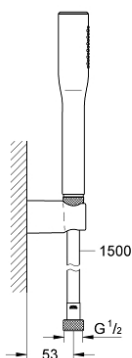

27 369 000 EUPHORIA COSMOPOLITAN WALL HOLDER SET 1 SPRAY

PRODUCT DESCRIPTION

- consisting of:
- hand shower 27 400 000
- wall shower holder (27 056)
- Silverflex shower hose 1.500 mm (28 364)
- **GROHE EcoJoy** 9.5 l/min flow limiter
- **GROHE StarLight** chrome finish
- **SpeedClean** anti-lime system
- **Inner WaterGuide** for a longer life
- **Twistfree** to prevent hose from twisting
- suitable for instantaneous heater
- min. recommended pressure 0.5 bar

27 369 000 **EUPHORIA COSMOPOLITAN WALL HOLDER SET 1 SPRAY**

SPARE PARTS

1: Dirt strainer (Order-nr. 0700200M)