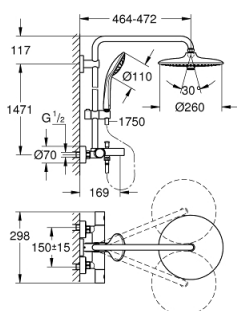

## 27 475 001 EUPHORIA SYSTEM SHOWER SYSTEM WITH BATH THERMOSTAT FOR WALL MOUNTING

### PRODUCT DESCRIPTION

- consisting of:
- horizontal swivable 450 mm shower arm
- exposed thermostat with Aquadimmer function
- allows change between:
- head shower Euphoria 260 (26 457)
- 3 spray patterns:
- Rain, SmartRain, Jet
- with ball joint
- rotation angle  $\pm 15^\circ$
- bath inlet
- separate diverter for hand shower
- hand shower Euphoria 110 Massage (27 239 000)
- 3 spray patterns:
- Rain, SmartRain, Massage
- adjustable in height with gliding element
- Silverflex shower hose 1750 mm (28 388 000)
- **GROHE EcoJoy** 9.5 l/min flow limiter
- **GROHE TurboStat** compact cartridge with wax thermoelement
- **GROHE SafeStop** at 38°C
- **GROHE SafeStop Plus** optional temperature limiter at 43°C included
- **GROHE DreamSpray** perfect spray pattern
- **GROHE StarLight** chrome finish
- **GROHE SprayDimmer** (Stepless flow rate reduction)
- **SpeedClean** anti-lime system
- **Inner WaterGuide** for a longer life
- **Twistfree** to prevent hose from twisting
- **suitable for instantaneous heaters from 18 kW/h**
- minimum flow rate 7 l/min.
- min. recommended pressure 1.0 bar