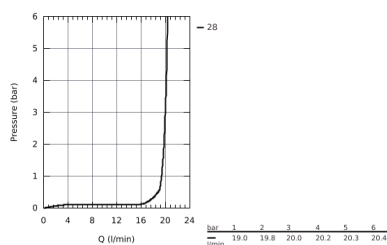

### PRODUCT DESCRIPTION

- consisting of:
- horizontal swivable 450 mm shower arm
- exposed thermostat with Aquadimmer function
- allows change between:
- head shower Euphoria 260 (26 457)
- 3 spray patterns:
- Rain, SmartRain, Jet
- with ball joint
- rotation angle  $\pm 15^\circ$
- bath inlet
- separate diverter for hand shower
- hand shower Euphoria 110 Massage (27 239 000)
- 3 spray patterns:
- Rain, SmartRain, Massage
- adjustable in height with gliding element
- Silverflex shower hose 1750 mm (28 388 000)
- **GROHE EcoJoy** 9.5 l/min flow limiter
- **GROHE TurboStat** compact cartridge with wax thermoelement
- **GROHE SafeStop** at 38°C
- **GROHE SafeStop Plus** optional temperature limiter at 43°C included
- **GROHE DreamSpray** perfect spray pattern
- **GROHE StarLight** chrome finish
- **GROHE SprayDimmer** (Stepless flow rate reduction)
- **SpeedClean** anti-lime system
- **Inner WaterGuide** for a longer life
- **Twistfree** to prevent hose from twisting
- **suitable for instantaneous heaters from 18 kW/h**
- minimum flow rate 7 l/min.
- min. recommended pressure 1.0 bar