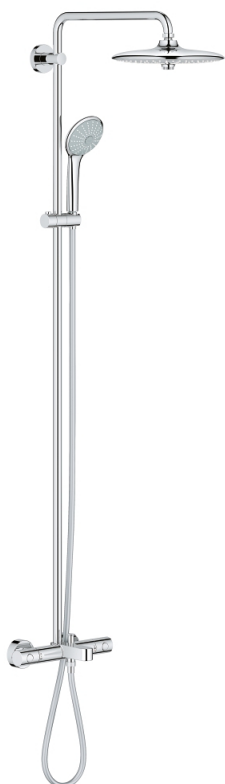

## 27 475 001 EUPHORIA SYSTEM SHOWER SYSTEM WITH BATH THERMOSTAT FOR WALL MOUNTING

### PRODUCT DESCRIPTION

- consisting of:
- horizontal swivable 450 mm shower arm
- exposed thermostat with Aquadimmer function
- allows change between:
- head shower Euphoria 260 (26 457)
- 3 spray patterns:
- Rain, SmartRain, Jet
- with ball joint
- rotation angle  $\pm 15^\circ$
- bath inlet
- separate diverter for hand shower
- hand shower Euphoria 110 Massage (27 239 000)
- 3 spray patterns:
- Rain, SmartRain, Massage
- adjustable in height with gliding element
- Silverflex shower hose 1750 mm (28 388 000)
- **GROHE EcoJoy** 9.5 l/min flow limiter
- **GROHE TurboStat** compact cartridge with wax thermoelement
- **GROHE SafeStop** at 38°C
- **GROHE SafeStop Plus** optional temperature limiter at 43°C included
- **GROHE DreamSpray** perfect spray pattern
- **GROHE StarLight** chrome finish
- **GROHE SprayDimmer** (Stepless flow rate reduction)
- **SpeedClean** anti-lime system
- **Inner WaterGuide** for a longer life
- **Twistfree** to prevent hose from twisting
- **suitable for instantaneous heaters from 18 kW/h**
- minimum flow rate 7 l/min.
- min. recommended pressure 1.0 bar