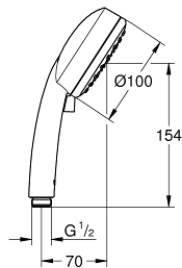

## 27 571 002 NEW TEMPESTA COSMOPOLITAN HAND SHOWER 2 SPRAYS

### PRODUCT DESCRIPTION

- Rain, Jet
- **GROHE DreamSpray** perfect spray pattern
- **GROHE StarLight** chrome finish
- **SpeedClean** anti-lime system
- **Inner WaterGuide** for a longer life
- universal mounting system, fitting all standard shower hoses
- suitable for instantaneous heater
- min. recommended pressure 1.0 bar