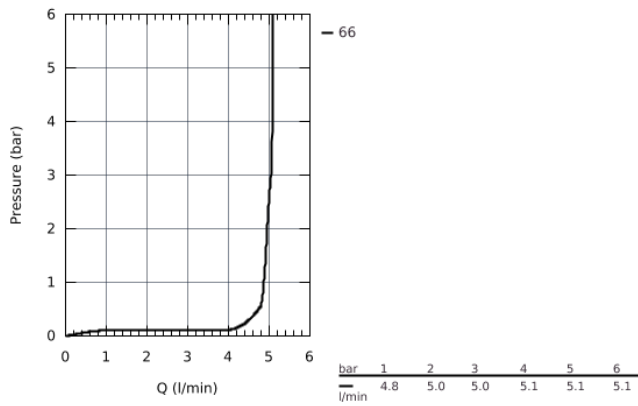

27 571 002 NEW TEMPESTA COSMOPOLITAN HAND SHOWER 2 SPRAYS