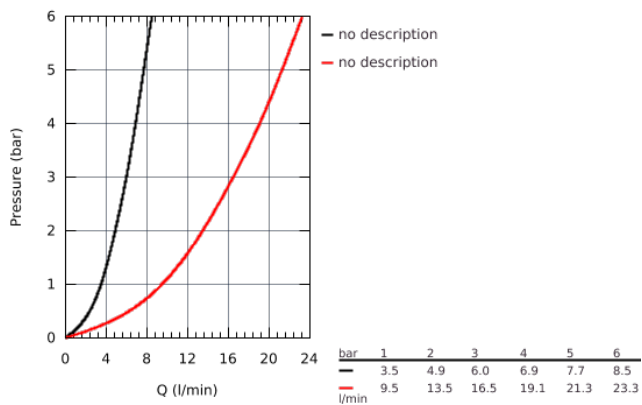

27 571 002 NEW TEMPESTA COSMOPOLITAN HAND SHOWER 2 SPRAYS