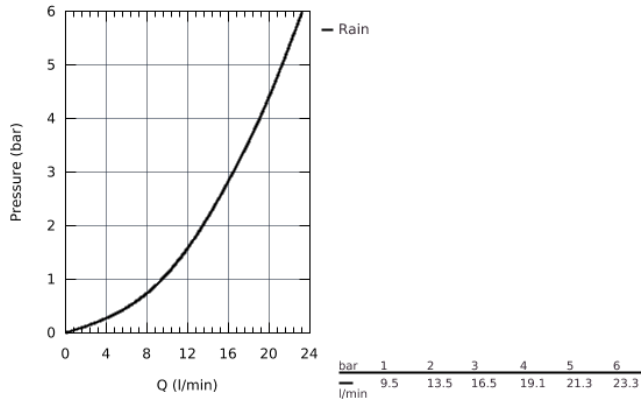

27 571 002 NEW TEMPESTA COSMOPOLITAN HAND SHOWER 2 SPRAYS