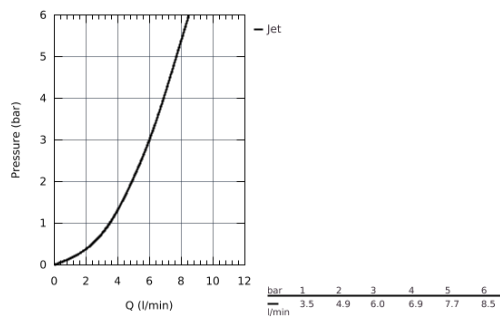

## 27 571 002 NEW TEMPESTA COSMOPOLITAN HAND SHOWER 2 SPRAYS

### PRODUCT DESCRIPTION

- Rain, Jet
- **GROHE DreamSpray** perfect spray pattern
- **GROHE StarLight** chrome finish
- **SpeedClean** anti-lime system
- **Inner WaterGuide** for a longer life
- universal mounting system, fitting all standard shower hoses
- suitable for instantaneous heater
- min. recommended pressure 1.0 bar