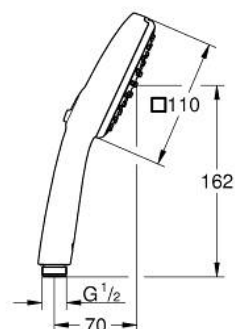

27 571 30E TEMPESTA CUBE 110 HAND SHOWER 2 SPRAYS

TOOTE KIRJELDUS

- Värvus: chrome
- Rain, Jet
- GROHE Water Saving Plus - extra efficient water usage, perfect flow
- GROHE SmartSwitch - easily rotate the dial to enjoy your preferred spray option
- GROHE DreamSpray perfect spray pattern
- GROHE Long-Life finish
- ShockProof silicone ring prevents damages caused by shower falling
- SpeedClean anti-lime system
- Inner WaterGuide - inner insulation for surface and scalding protection
- universal mounting system, fitting all standard shower hoses
- maximum flow rate (at 3 bar): 5.6 l/min
- min. recommended pressure 1.0 bar
- suitable for instantaneous heater
- professional edition

Pure Freude
an Wasser

27 571 30E TEMPESTA CUBE 110 HAND SHOWER 2 SPRAYS

VARUOSAD, aprill 2020 – nüüd

1: Dirt strainer (Tellimuse number 0700200M)